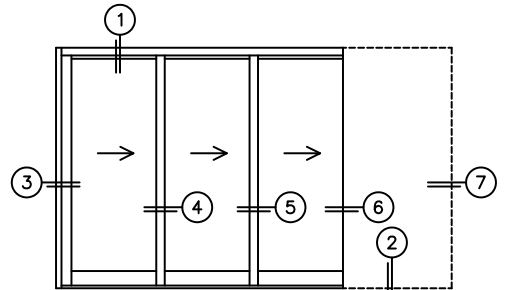

C(POCKET WIDTH)

D(NET FRAME WIDTH)

NOTES:

(USE RULER TO SCALE DIMENSIONS IN INCHES)

SCALE: 1/4"

XXXP DOOR SHOWN

*CAUTION: WHEN CONSTRUCTING POCKET NOTE THAT DAYLIGHT WIDTH DOES NOT INCLUDE 1" SET BACK FOR POST INTERLOCKER.