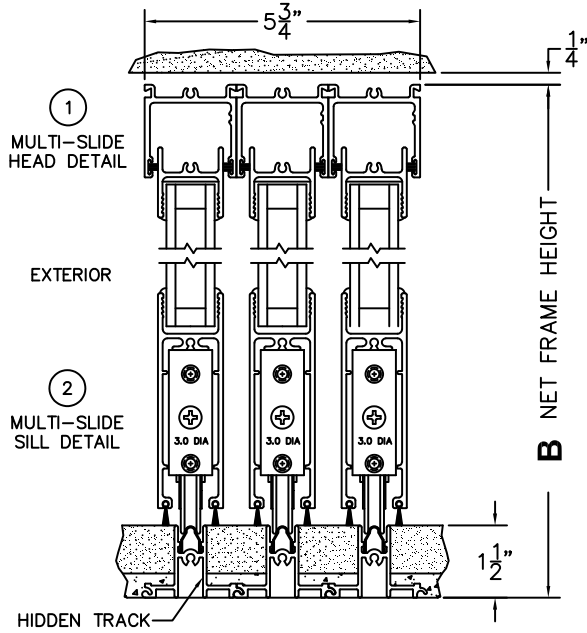

C(POCKET WIDTH)

D(NET FRAME WIDTH)

NOTES:

(USE RULER TO SCALE DIMENSIONS IN INCHES)

SCALE: 1/4"

XXXP DOOR SHOWN

*CAUTION: WHEN CONSTRUCTING POCKET NOTE THAT DAYLIGHT WIDTH DOES NOT INCLUDE 1" SET BACK FOR POST INTERLOCKER.