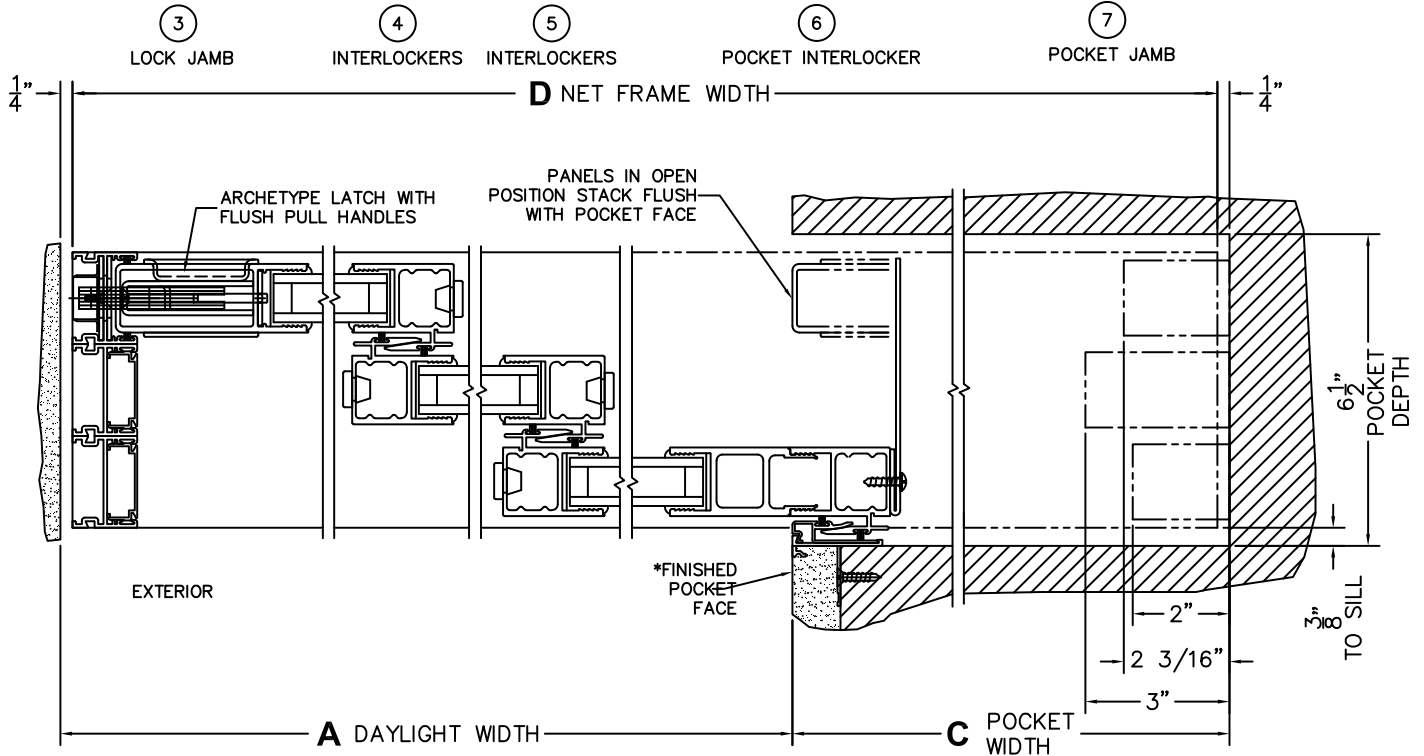

C(POCKET WIDTH)

D(NET FRAME WIDTH)

NOTES:

(USE RULER TO SCALE DIMENSIONS IN INCHES)

SCALE: 1/4"

XXXP DOOR SHOWN

*CAUTION: WHEN CONSTRUCTING POCKET NOTE THAT DAYLIGHT WIDTH DOES NOT INCLUDE 1" SET BACK FOR POST INTERLOCKER.