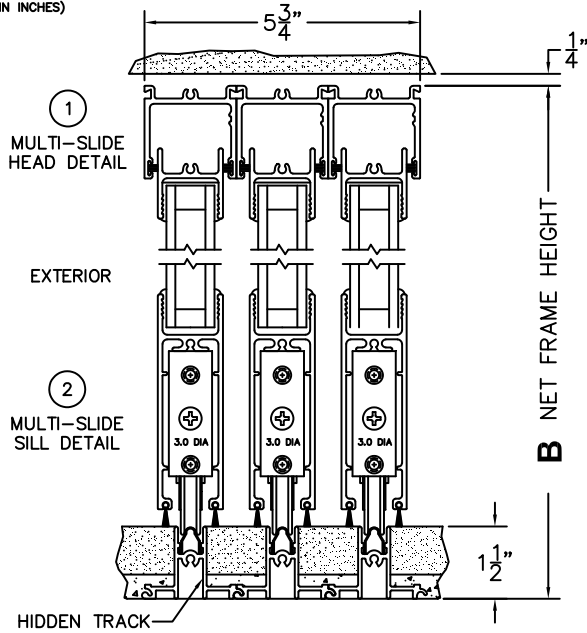

C(POCKET WIDTH)

D(NET FRAME WIDTH)

NOTES:

(USE RULER TO SCALE DIMENSIONS IN INCHES)

SCALE: 1/4"

XXXP DOOR SHOWN

*CAUTION: WHEN CONSTRUCTING POCKET
NOTE THAT DAYLIGHT WIDTH DOES NOT
INCLUDE 1" SET BACK FOR POST INTERLOCKER.