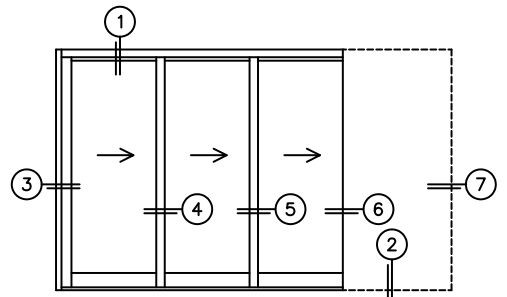

C(POCKET WIDTH)

D(NET FRAME WIDTH)

NOTES:

(USE RULER TO SCALE DIMENSIONS IN INCHES)

SCALE: 1/4"

XXXP DOOR SHOWN

*CAUTION: WHEN CONSTRUCTING POCKET
NOTE THAT DAYLIGHT WIDTH DOES NOT
INCLUDE 1" SET BACK FOR POST INTERLOCKER.