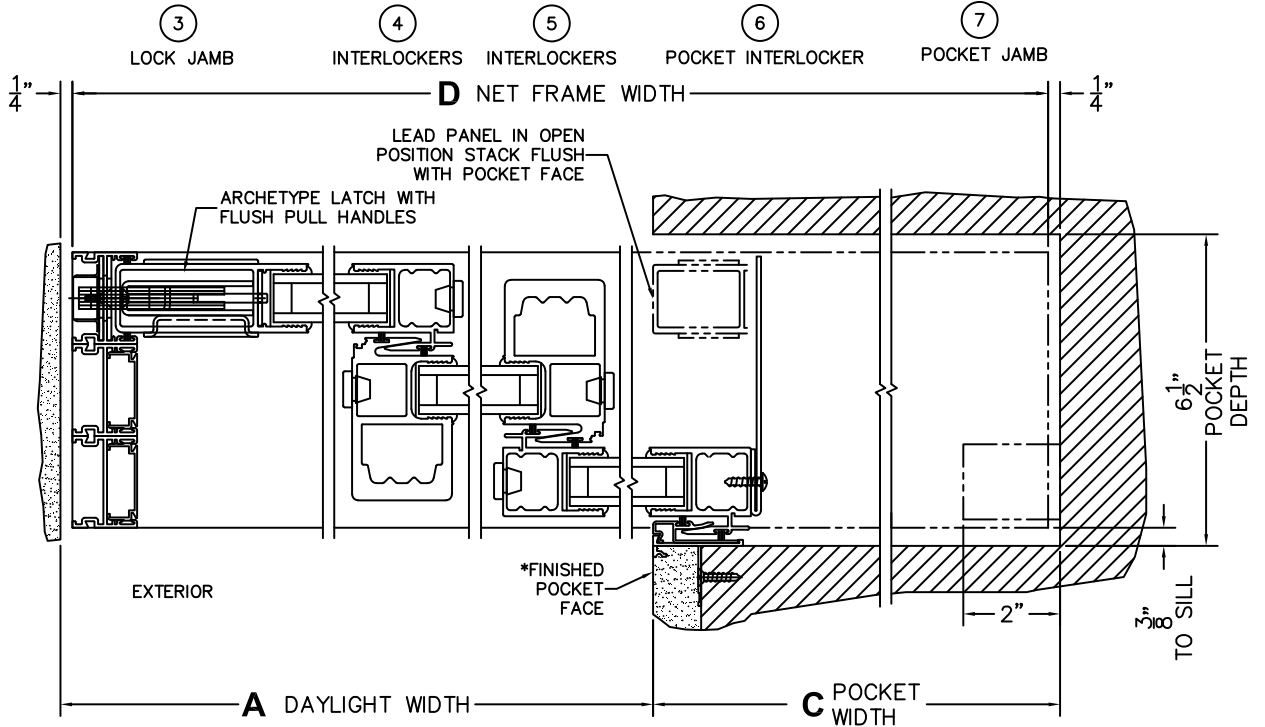

C(POCKET WIDTH)

D(NET FRAME WIDTH)

NOTES:

(USE RULER TO SCALE DIMENSIONS IN INCHES)

SCALE: 1/4"

XXXP DOOR SHOWN

*CAUTION: WHEN CONSTRUCTING POCKET
NOTE THAT DAYLIGHT WIDTH DOES NOT
INCLUDE 1" SET BACK FOR POST INTERLOCKER.