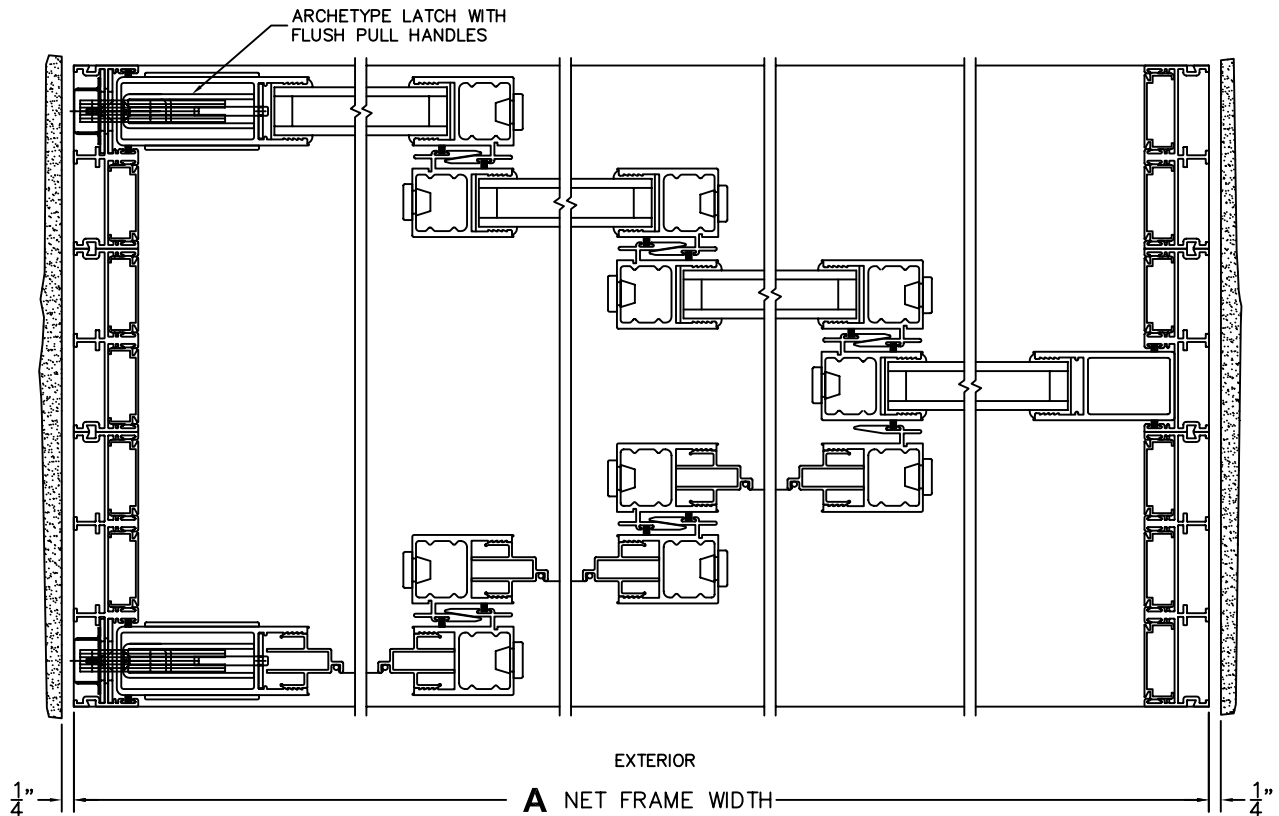

FLEETWOOD
WINDOWS & DOORS
FleetwoodUSA.com

NORWOOD 3050
XXXO STANDARD CONFIGURATION
HIDDEN TRACK WITH SCREENS

ORDER NO.:

ITEM NO.:

REQUIRED DEALER INFO.

A (NET FRAME WIDTH)

B (NET FRAME HEIGHT)

SCALE: 1/4

NOTES:

XXXO DOOR SHOWN

- (3)
LOCK JAMB
- (4)
INTERLOCKERS
- (5)
INTERLOCKERS
- (6)
INTERLOCKERS
- (7)
FIXED JAMB

FLEETWOOD
WINDOWS & DOORS
FleetwoodUSA.com

NORWOOD 3050

XXXO STANDARD CONFIGURATION
HIDDEN TRACK WITH SCREENS

ORDER NO.:

ITEM NO.:

SCALE: 1/4

DOOR SHOWN IN OPEN POSITION