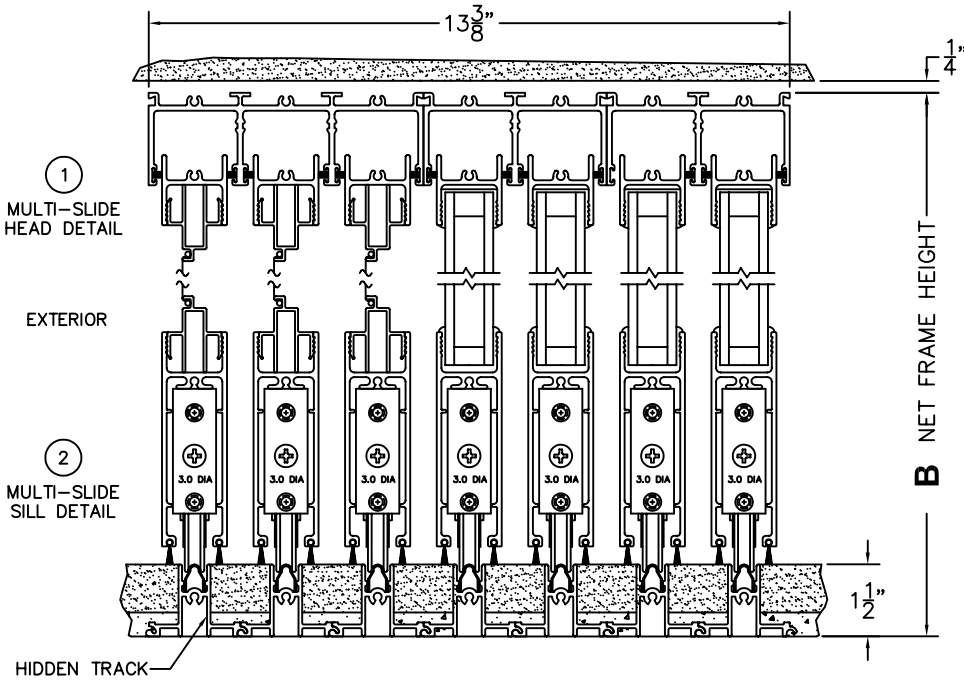

FLEETWOOD
WINDOWS & DOORS
FleetwoodUSA.com

NORWOOD 3050
XXXO STANDARD CONFIGURATION
HIDDEN TRACK WITH SCREENS

ORDER NO.:

ITEM NO.:

REQUIRED DEALER INFO.

A (NET FRAME WIDTH)

B (NET FRAME HEIGHT)

SCALE: 1/4

NOTES:

XXXO DOOR SHOWN

- (3)
LOCK JAMB
- (4)
INTERLOCKERS
- (5)
INTERLOCKERS
- (6)
INTERLOCKERS
- (7)
FIXED JAMB

FLEETWOOD
WINDOWS & DOORS
FleetwoodUSA.com

NORWOOD 3050

XXXO STANDARD CONFIGURATION
HIDDEN TRACK WITH SCREENS

ORDER NO.:

ITEM NO.:

SCALE: 1/4

DOOR SHOWN IN OPEN POSITION