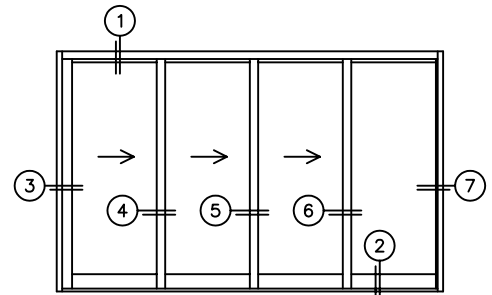

FLEETWOOD
WINDOWS & DOORS
FleetwoodUSA.com

NORWOOD 3050
XXXO STANDARD CONFIGURATION
HIDDEN TRACK WITH SCREENS

ORDER NO.:

ITEM NO.:

REQUIRED DEALER INFO.

A (NET FRAME WIDTH)

B (NET FRAME HEIGHT)

SCALE: 1/4

NOTES:

XXXO DOOR SHOWN

- (3)
LOCK JAMB
- (4)
INTERLOCKERS
- (5)
INTERLOCKERS
- (6)
INTERLOCKERS
- (7)
FIXED JAMB

FLEETWOOD
WINDOWS & DOORS
FleetwoodUSA.com

NORWOOD 3050

XXXO STANDARD CONFIGURATION
HIDDEN TRACK WITH SCREENS

ORDER NO.:

ITEM NO.:

SCALE: 1/4

DOOR SHOWN IN OPEN POSITION