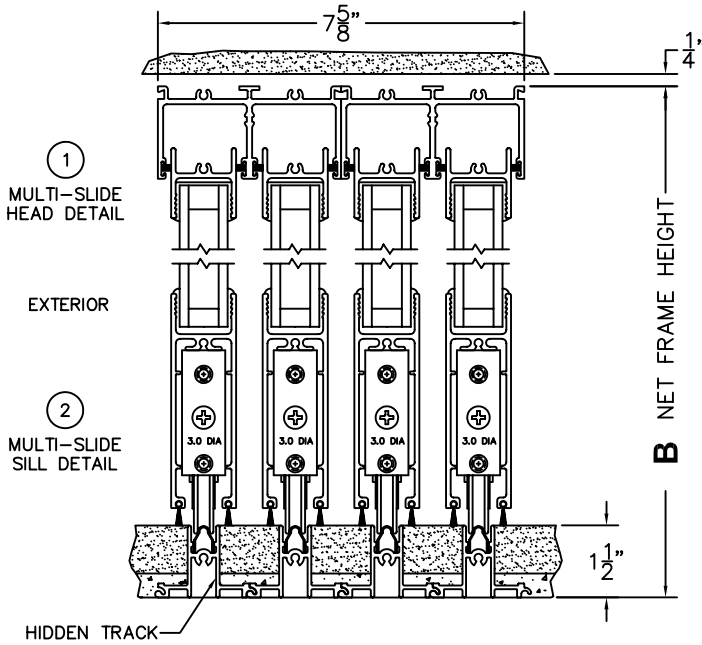

FLEETWOOD
WINDOWS & DOORS
FleetwoodUSA.com

NORWOOD 3050
XXXO STANDARD CONFIGURATION
HIDDEN TRACK NO SCREENS

ORDER NO.:

ITEM NO.:

SCALE: 1/4

REQUIRED DEALER INFO.

A(NET FRAME WIDTH)

B(NET FRAME HEIGHT)

NOTES:

XXXO DOOR SHOWN

3
LOCK JAMB

4
INTERLOCKERS

5
INTERLOCKERS

6
INTERLOCKERS

7
FIXED JAMB

FLEETWOOD
WINDOWS & DOORS
FleetwoodUSA.com

NORWOOD 3050

XXXO STANDARD CONFIGURATION
HIDDEN TRACK NO SCREENS

ORDER NO.:

ITEM NO.:

SCALE: 1/4

DOOR SHOWN IN OPEN POSITION