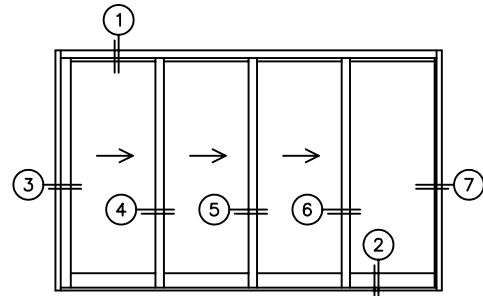

FLEETWOOD
WINDOWS & DOORS
FleetwoodUSA.com

NORWOOD 3050
XXXO STANDARD CONFIGURATION
HIDDEN TRACK NO SCREENS

ORDER NO.:

ITEM NO.:

SCALE: 1/4

REQUIRED DEALER INFO.

A(NET FRAME WIDTH)

B(NET FRAME HEIGHT)

NOTES:

XXXO DOOR SHOWN

3
LOCK JAMB

4
INTERLOCKERS

5
INTERLOCKERS

6
INTERLOCKERS

7
FIXED JAMB

FLEETWOOD
WINDOWS & DOORS
FleetwoodUSA.com

NORWOOD 3050

XXXO STANDARD CONFIGURATION
HIDDEN TRACK NO SCREENS

ORDER NO.:

ITEM NO.:

SCALE: 1/4

DOOR SHOWN IN OPEN POSITION