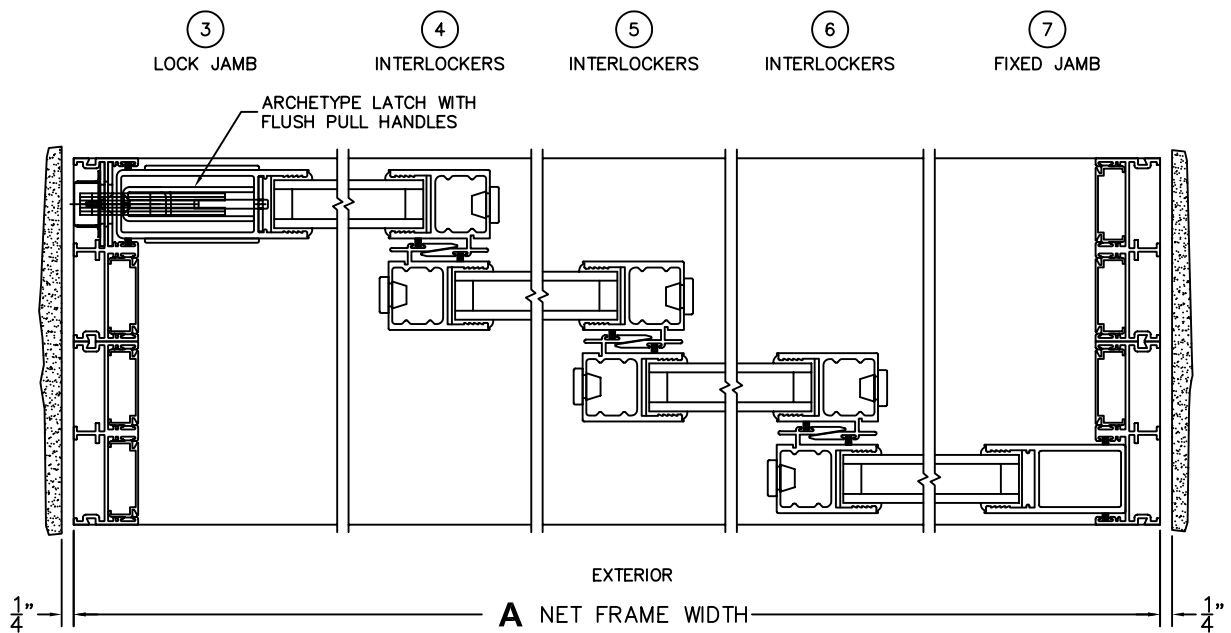

FLEETWOOD
WINDOWS & DOORS
FleetwoodUSA.com

NORWOOD 3050

XXXO STANDARD CONFIGURATION
HIDDEN TRACK NO SCREENS

ORDER NO.:

ITEM NO.:

FLEETWOOD
WINDOWS & DOORS
FleetwoodUSA.com

NORWOOD 3050

XXXO STANDARD CONFIGURATION
HIDDEN TRACK NO SCREENS

ORDER NO.:

ITEM NO.:

SCALE: 1/4

DOOR SHOWN IN OPEN POSITION