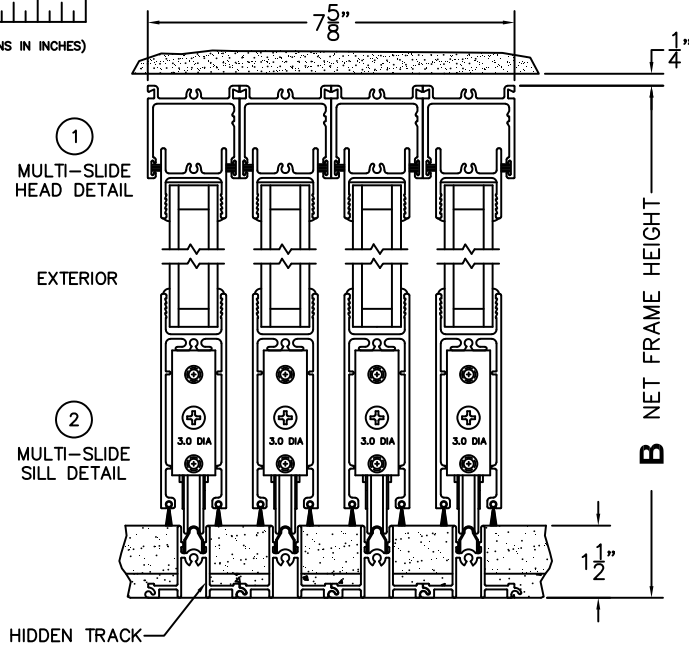

FLEETWOOD
WINDOWS & DOORS
FleetwoodUSA.com

NORWOOD 3050
XXXIXXXX STANDARD CONFIGURATION
NO SCREENS

ORDER NO.:

ITEM NO.:

REQUIRED DEALER INFO.

A(NET FRAME WIDTH)

B(NET FRAME HEIGHT)

NOTES:

(USE RULER TO SCALE DIMENSIONS IN INCHES)

SCALE: 1/4

XXXIXXXX DOOR SHOWN

- ③
LOCK JAMB
- ④
INTERLOCKERS
- ⑤
INTERLOCKERS
- ⑥
MEETING STILES
- ⑦
INTERLOCKERS
- ⑧
INTERLOCKERS
- ⑨
INTERLOCKERS
- ⑩
LOCK JAMB