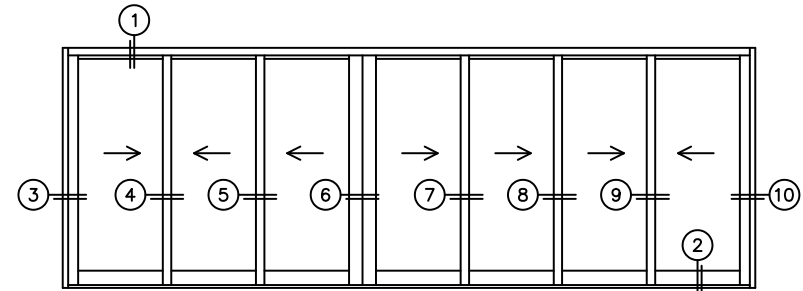

FLEETWOOD
WINDOWS & DOORS
FleetwoodUSA.com

NORWOOD 3050
XXXIXXXX STANDARD CONFIGURATION
NO SCREENS

ORDER NO.:

ITEM NO.:

REQUIRED DEALER INFO.

A(NET FRAME WIDTH)

B(NET FRAME HEIGHT)

NOTES:

(USE RULER TO SCALE DIMENSIONS IN INCHES)

SCALE: 1/4

XXXIXXXX DOOR SHOWN

- ③
LOCK JAMB
- ④
INTERLOCKERS
- ⑤
INTERLOCKERS
- ⑥
MEETING STILES
- ⑦
INTERLOCKERS
- ⑧
INTERLOCKERS
- ⑨
INTERLOCKERS
- ⑩
LOCK JAMB