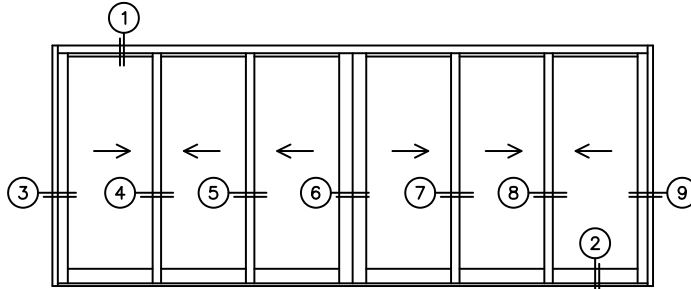

FLEETWOOD
WINDOWS & DOORS
FleetwoodUSA.com

NORWOOD 3050
XXXIXXX STANDARD CONFIGURATION
WITH SCREENS

ORDER NO.:

ITEM NO.:

REQUIRED DEALER INFO.

A(NET FRAME WIDTH)

B(NET FRAME HEIGHT)

SILL PAN HEIGHT (INTERIOR LEG)
(3/4", 1-1/16", 1-7/16" OR 1-7/8")

NOTES:

(USE RULER TO SCALE DIMENSIONS IN INCHES)

SCALE: 1/4

XXXIXXX DOOR SHOWN