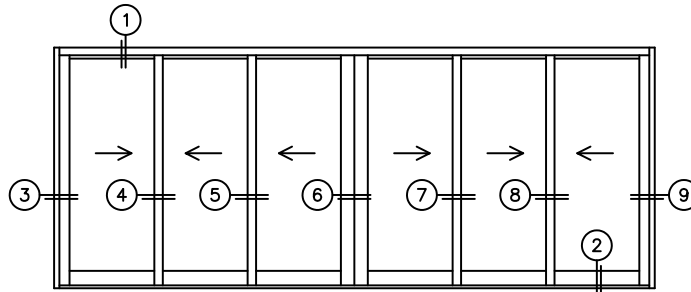

**FLEETWOOD**  
WINDOWS & DOORS  
FleetwoodUSA.com

**NORWOOD 3050**  
XXXIXXX STANDARD CONFIGURATION  
WITH SCREENS

ORDER NO.:

ITEM NO.:

REQUIRED DEALER INFO.

**A**(NET FRAME WIDTH)

**B**(NET FRAME HEIGHT)

SILL PAN HEIGHT(INTERIOR LEG)  
(3/4", 1-1/16", 1-7/16" OR 1-7/8")

NOTES:

(USE RULER TO SCALE DIMENSIONS IN INCHES)

SCALE: 1/4

XXXIXXX DOOR SHOWN