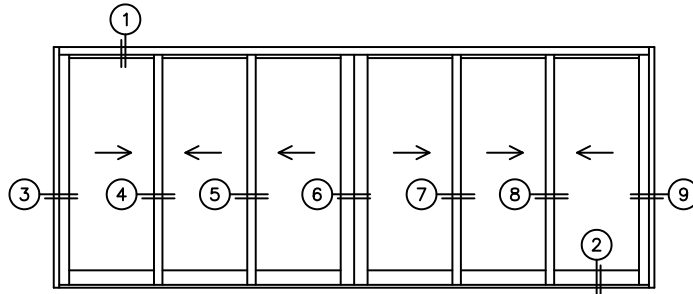

FLEETWOOD
WINDOWS & DOORS
FleetwoodUSA.com

NORWOOD 3050 M/S
XXXIXXX STANDARD CONFIGURATION
WITH SCREENS HIDDEN TRACK

ORDER NO.:

ITEM NO.:

REQUIRED DEALER INFO.

A(NET FRAME WIDTH)

B(NET FRAME HEIGHT)

SILL PAN HEIGHT(INTEIOR LEG)
(3/4", 1-1/16", 1-7/16" OR 1-7/8")

NOTES:

(USE RULER TO SCALE DIMENSIONS IN INCHES)

SCALE: 1/4

XXXIXXX DOOR SHOWN