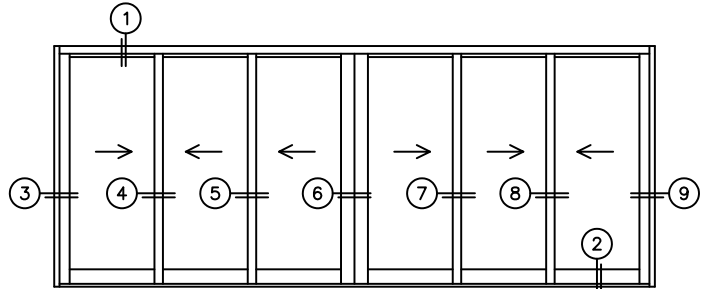

FLEETWOOD
WINDOWS & DOORS
FleetwoodUSA.com

NORWOOD 3050
XXXIXXX CUSTOM CONFIGURATION
NO SCREENS

ORDER NO.:

ITEM NO.:

REQUIRED DEALER INFO.

A(NET FRAME WIDTH)

B(NET FRAME HEIGHT)

SILL PAN HEIGHT (INTERIOR LEG)
(3/4", 1-1/16", 1-7/16" OR 1-7/8")

NOTES:

(USE RULER TO SCALE DIMENSIONS IN INCHES)

SCALE: 1/4"

- ③
LOCK JAMB
- ④
INTERLOCKERS
- ⑤
INTERLOCKERS
- ⑥
MEETING STILES
- ⑦
INTERLOCKERS
- ⑧
INTERLOCKERS
- ⑨
LOCK JAMB