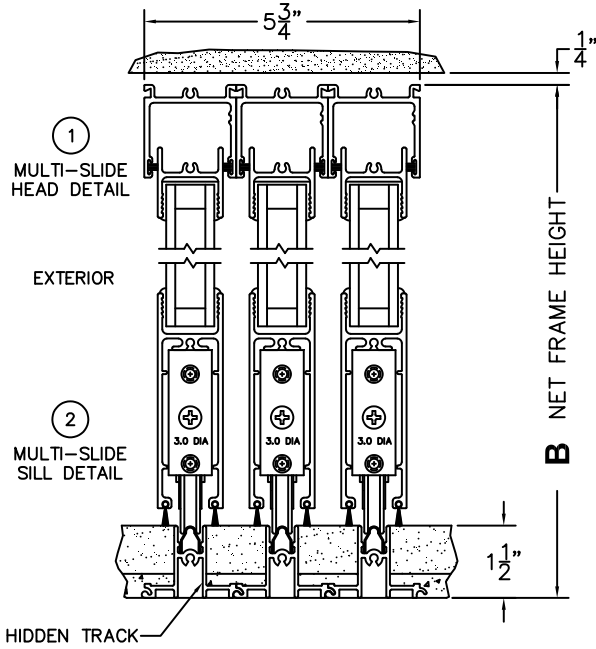

FLEETWOOD
WINDOWS & DOORS
FleetwoodUSA.com

NORWOOD 3050
XXXIXXX CUSTOM CONFIGURATION
NO SCREENS

ORDER NO.:

ITEM NO.:

REQUIRED DEALER INFO.

A(NET FRAME WIDTH)

B(NET FRAME HEIGHT)

SILL PAN HEIGHT (INTERIOR LEG)
(3/4", 1-1/16", 1-7/16" OR 1-7/8")

NOTES:

(USE RULER TO SCALE DIMENSIONS IN INCHES)

SCALE: 1/4"

- ③
LOCK JAMB
- ④
INTERLOCKERS
- ⑤
INTERLOCKERS
- ⑥
MEETING STILES
- ⑦
INTERLOCKERS
- ⑧
INTERLOCKERS
- ⑨
LOCK JAMB