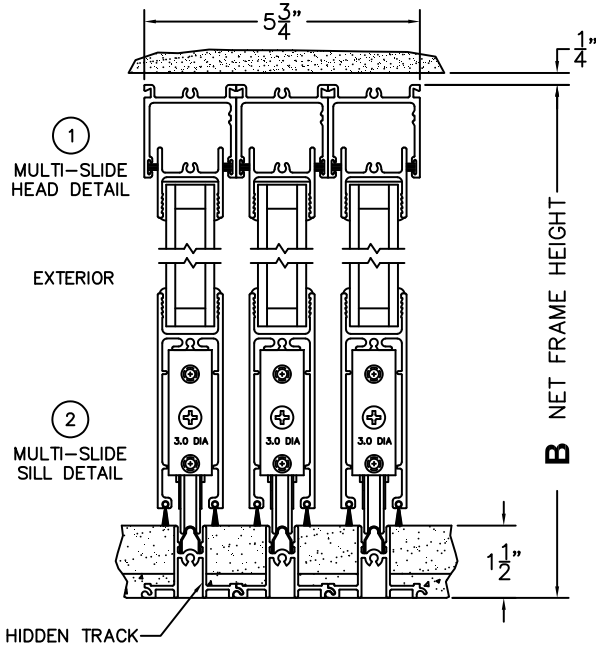

FLEETWOOD
WINDOWS & DOORS
FleetwoodUSA.com

NORWOOD 3050
XXXIXXX CUSTOM CONFIGURATION
NO SCREENS

ORDER NO.:

ITEM NO.:

REQUIRED DEALER INFO.

A(NET FRAME WIDTH)

B(NET FRAME HEIGHT)

SILL PAN HEIGHT (INTERIOR LEG)
(3/4", 1-1/16", 1-7/16" OR 1-7/8")

NOTES:

(USE RULER TO SCALE DIMENSIONS IN INCHES)

SCALE: 1/4"

XXXIXXX DOOR SHOWN

- ③
LOCK JAMB
- ④
INTERLOCKERS
- ⑤
INTERLOCKERS
- ⑥
MEETING STILES
- ⑦
INTERLOCKERS
- ⑧
INTERLOCKERS
- ⑨
LOCK JAMB