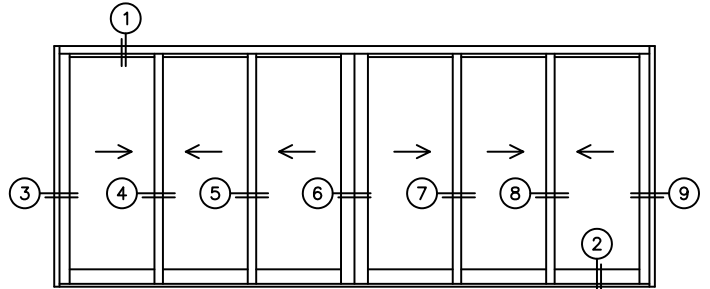

FLEETWOOD
WINDOWS & DOORS
FleetwoodUSA.com

NORWOOD 3050
XXXIXXX CUSTOM CONFIGURATION
NO SCREENS

ORDER NO.:

ITEM NO.:

REQUIRED DEALER INFO.

A(NET FRAME WIDTH)

B(NET FRAME HEIGHT)

SILL PAN HEIGHT (INTERIOR LEG)
(3/4", 1-1/16", 1-7/16" OR 1-7/8")

NOTES:

(USE RULER TO SCALE DIMENSIONS IN INCHES)

SCALE: 1/4"

XXXIXXX DOOR SHOWN

- ③
LOCK JAMB
- ④
INTERLOCKERS
- ⑤
INTERLOCKERS
- ⑥
MEETING STILES
- ⑦
INTERLOCKERS
- ⑧
INTERLOCKERS
- ⑨
LOCK JAMB