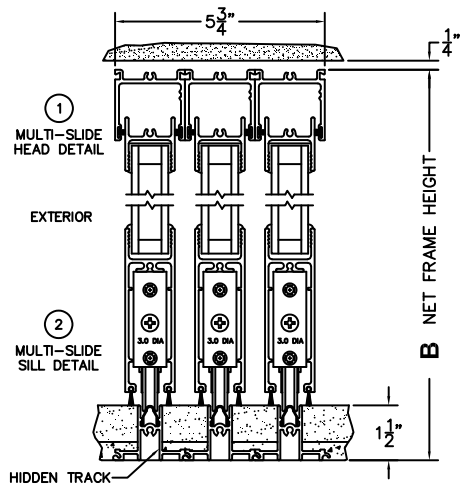

FLEETWOOD
WINDOWS & DOORS
FleetwoodUSA.com

NORWOOD 3050
XXXIXXX STANDARD CONFIGURATION
NO SCREENS

ORDER NO.:

ITEM NO.:

REQUIRED DEALER INFO.

A(NET FRAME WIDTH)

B(NET FRAME HEIGHT)

NOTES:

(USE RULER TO SCALE DIMENSIONS IN INCHES)

SCALE: 1/4"

③ LOCK JAMB ④ INTERLOCKERS ⑤ INTERLOCKERS ⑥ MEETING STILES ⑦ INTERLOCKERS ⑧ INTERLOCKERS ⑨ LOCK JAMB