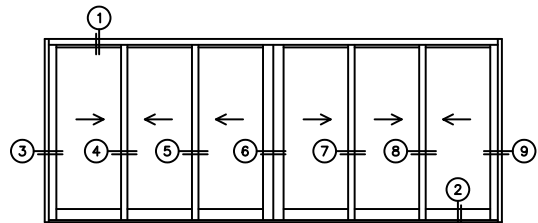

FLEETWOOD
WINDOWS & DOORS
FleetwoodUSA.com

NORWOOD 3050
XXXIXXX STANDARD CONFIGURATION
NO SCREENS

ORDER NO.:

ITEM NO.:

REQUIRED DEALER INFO.

A(NET FRAME WIDTH)

B(NET FRAME HEIGHT)

NOTES:

(USE RULER TO SCALE DIMENSIONS IN INCHES)

SCALE: 1/4"

③ LOCK JAMB ④ INTERLOCKERS ⑤ INTERLOCKERS ⑥ MEETING STILES ⑦ INTERLOCKERS ⑧ INTERLOCKERS ⑨ LOCK JAMB