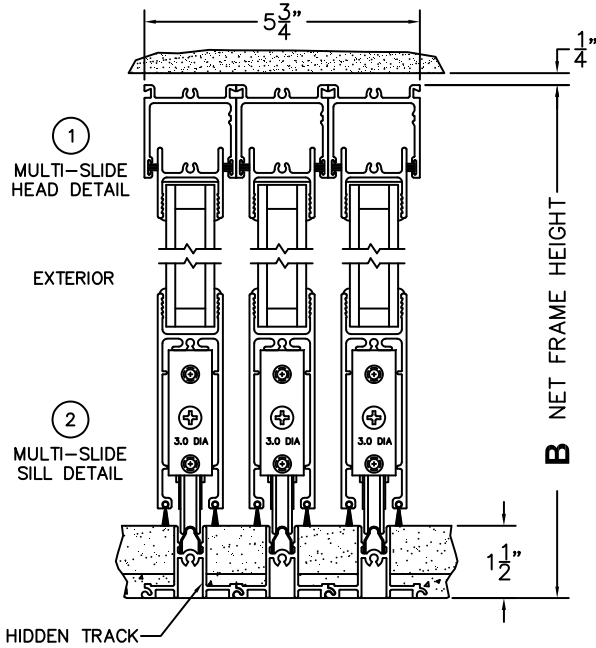

FLEETWOOD
WINDOWS & DOORS
FleetwoodUSA.com

NORWOOD 3050
XXXIXX STANDARD CONFIGURATION
NO SCREENS

ORDER NO.:

ITEM NO.:

REQUIRED DEALER INFO.

A(NET FRAME WIDTH)

B(NET FRAME HEIGHT)

NOTES:

(USE RULER TO SCALE DIMENSIONS IN INCHES)

SCALE: 1/4

XXXIXX DOOR SHOWN

- ③
LOCK JAMB
- ④
INTERLOCKERS
- ⑤
INTERLOCKERS
- ⑥
MEETING STILES
- ⑦
INTERLOCKERS
- ⑧
INTERLOCKERS
- ⑨
LOCK JAMB

FLUSH PULL HARDWARE WITH SECURITY LATCH