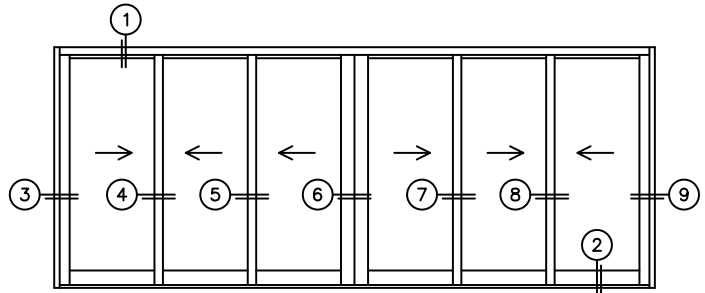

FLEETWOOD
WINDOWS & DOORS
FleetwoodUSA.com

NORWOOD 3050
XXXIXX STANDARD CONFIGURATION
NO SCREENS

ORDER NO.:

ITEM NO.:

REQUIRED DEALER INFO.

A(NET FRAME WIDTH)

B(NET FRAME HEIGHT)

NOTES:

(USE RULER TO SCALE DIMENSIONS IN INCHES)

SCALE: 1/4

XXXIXX DOOR SHOWN

- ③
LOCK JAMB
- ④
INTERLOCKERS
- ⑤
INTERLOCKERS
- ⑥
MEETING STILES
- ⑦
INTERLOCKERS
- ⑧
INTERLOCKERS
- ⑨
LOCK JAMB

FLUSH PULL HARDWARE WITH SECURITY LATCH