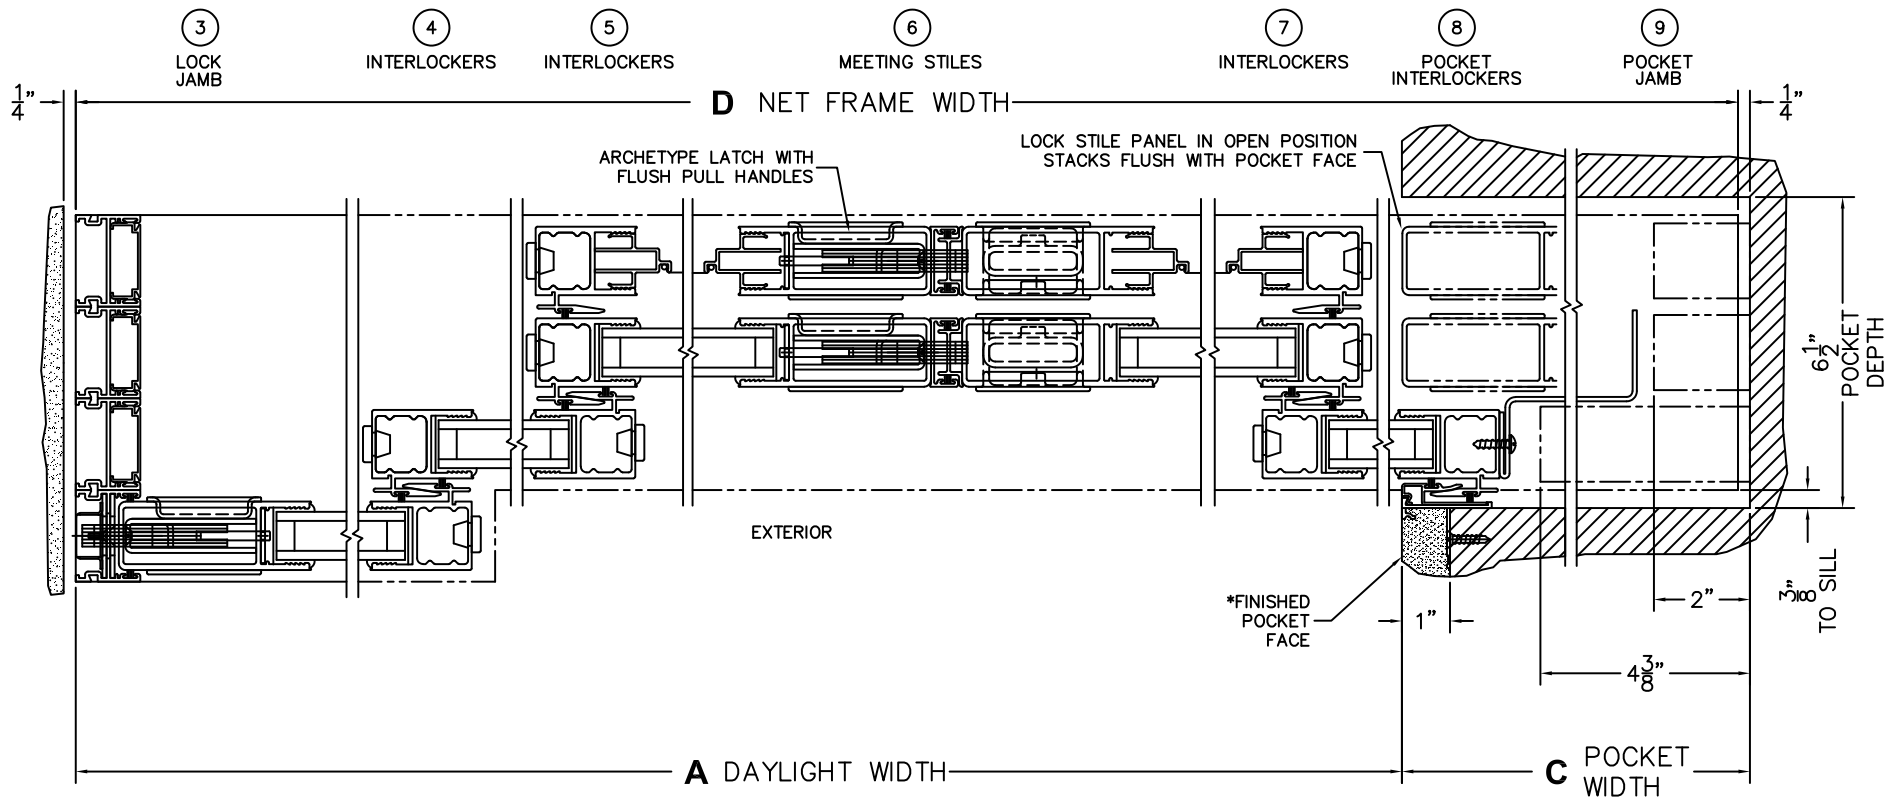

(USE RULER TO SCALE DIMENSIONS IN INCHES)

SCALE: 1/4

*CAUTION: WHEN CONSTRUCTING POCKET NOTE THAT DAYLIGHT WIDTH DOES NOT INCLUDE 1" SET BACK FOR POST INTERLOCKER.