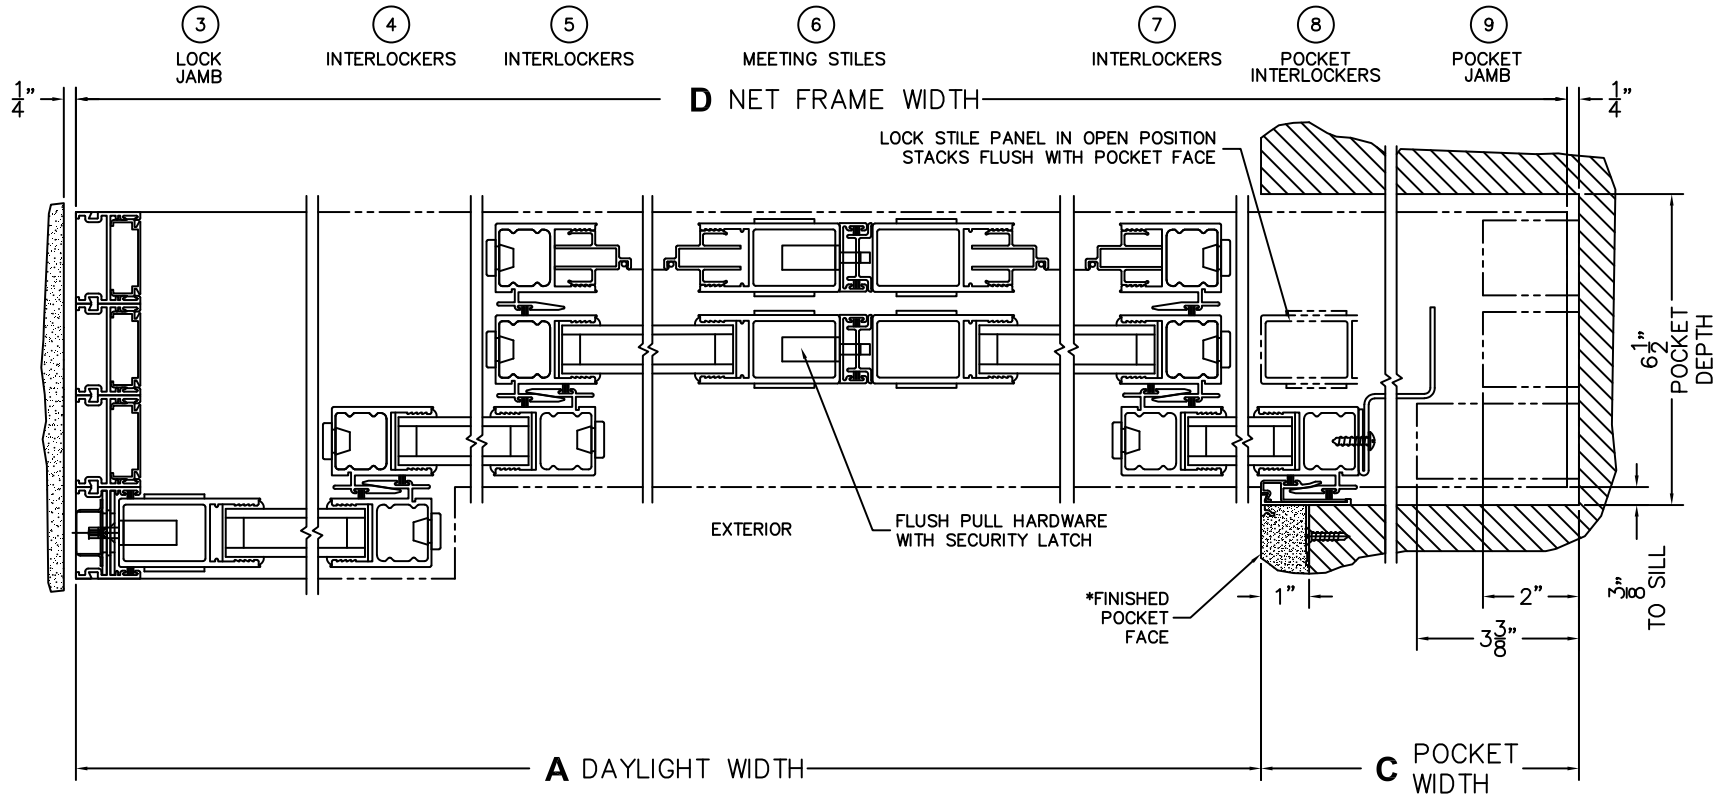

(USE RULER TO SCALE DIMENSIONS IN INCHES)

SCALE: 1/4

\*CAUTION: WHEN CONSTRUCTING POCKET NOTE THAT DAYLIGHT WIDTH DOES NOT INCLUDE 1" SET BACK FOR POST INTERLOCKER.