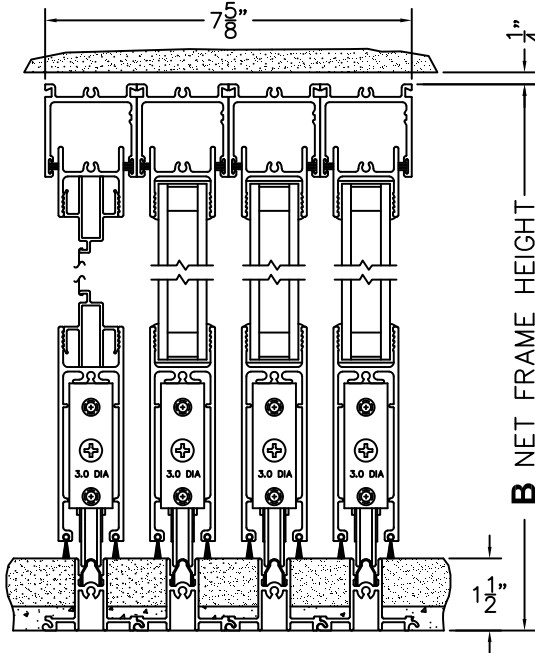

# NORWOOD 3050

XXXIXX STANDARD CONFIGURATION  
WITH SCREENS

ORDER NO.:

ITEM NO.:

REQUIRED DEALER INFO.

**A** (NET FRAME WIDTH)

**B** (NET FRAME HEIGHT)

NOTES:

(USE RULER TO SCALE DIMENSIONS IN INCHES)

SCALE: 1/4

①  
MULTI-SLIDE  
HEAD DETAIL

EXTERIOR

②  
MULTI-SLIDE  
SILL DETAIL

XXXIXX DOOR SHOWN

③  
LOCK JAMB

④  
INTERLOCKERS