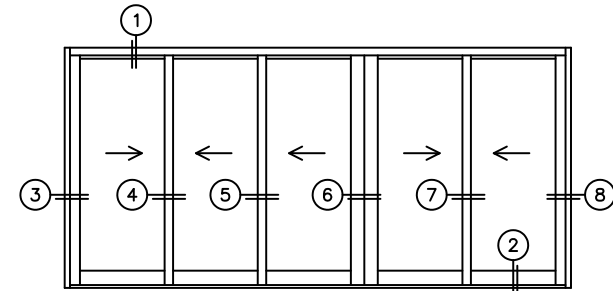

# NORWOOD 3050

XXXIXX STANDARD CONFIGURATION  
WITH SCREENS

ORDER NO.:

ITEM NO.:

REQUIRED DEALER INFO.

**A** (NET FRAME WIDTH)

**B** (NET FRAME HEIGHT)

NOTES:

(USE RULER TO SCALE DIMENSIONS IN INCHES)

SCALE: 1/4

①  
MULTI-SLIDE  
HEAD DETAIL

EXTERIOR

②  
MULTI-SLIDE  
SILL DETAIL

XXXIXX DOOR SHOWN

③  
LOCK JAMB

④  
INTERLOCKERS