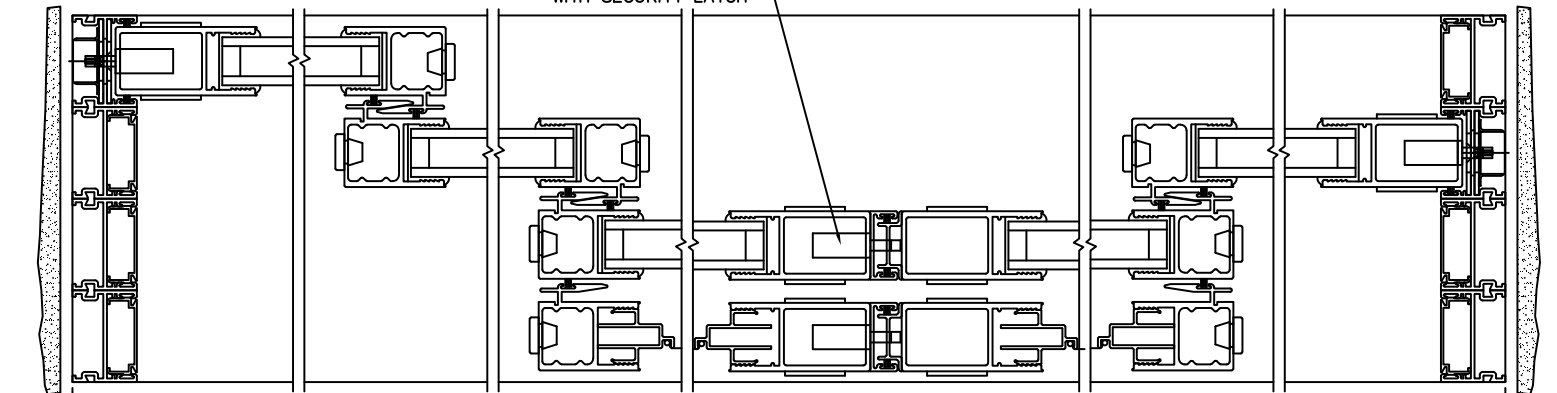

NOTES:

(USE RULER TO SCALE DIMENSIONS IN INCHES)

SCALE: 1/4

①
MULTI-SLIDE
HEAD DETAIL

EXTERIOR

②
MULTI-SLIDE
SILL DETAIL

B NET FRAME HEIGHT

XXXIXX DOOR SHOWN

③
LOCK JAMB

④
INTERLOCKERS

⑤
INTERLOCKERS

⑥
MEETING STILES

⑦
INTERLOCKERS

⑧
LOCK JAMB

FLUSH PULL HARDWARE
WITH SECURITY LATCH

EXTERIOR

1/4" ————— **A** NET FRAME WIDTH ————— 1/4"