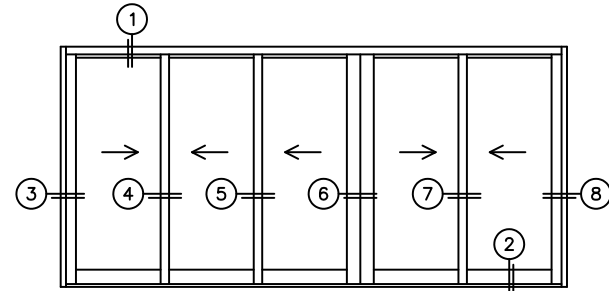

NOTES:

(USE RULER TO SCALE DIMENSIONS IN INCHES)

SCALE: 1/4

①
MULTI-SLIDE
HEAD DETAIL

EXTERIOR

②
MULTI-SLIDE
SILL DETAIL

B NET FRAME HEIGHT

XXXIXX DOOR SHOWN

③
LOCK JAMB

④
INTERLOCKERS

⑤
INTERLOCKERS

⑥
MEETING STILES

⑦
INTERLOCKERS

⑧
LOCK JAMB

FLUSH PULL HARDWARE
WITH SECURITY LATCH

EXTERIOR