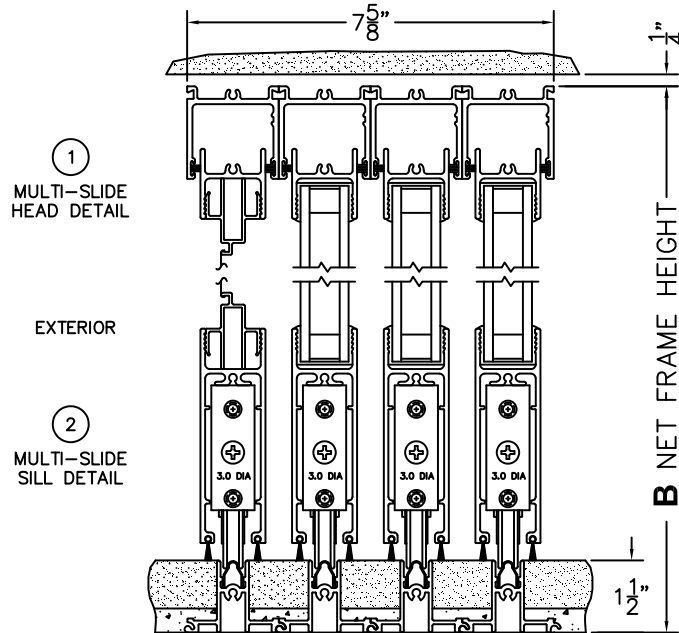

NOTES:

(USE RULER TO SCALE DIMENSIONS IN INCHES)

SCALE: 1/4

①
MULTI-SLIDE
HEAD DETAIL

EXTERIOR

②
MULTI-SLIDE
SILL DETAIL

B NET FRAME HEIGHT

XXXIXX DOOR SHOWN

1/4" ————— **A** NET FRAME WIDTH ————— 1/4"