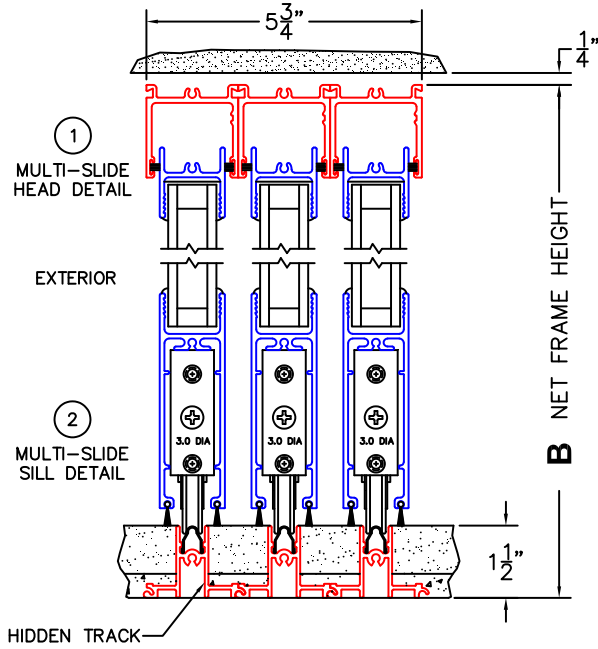

FLEETWOOD
WINDOWS & DOORS
FleetwoodUSA.com

NORWOOD 3050
XXXIXX STANDARD CONFIGURATION
NO SCREENS

ORDER NO.:

ITEM NO.:

REQUIRED DEALER INFO.

A(NET FRAME WIDTH)

B(NET FRAME HEIGHT)

(USE RULER TO SCALE DIMENSIONS IN INCHES)

SCALE: 1/4

NOTES:

- ③ LOCK JAMB
- ④ INTERLOCKERS
- ⑤ INTERLOCKERS
- ⑥ MEETING STILES
- ⑦ INTERLOCKERS
- ⑧ LOCK JAMB