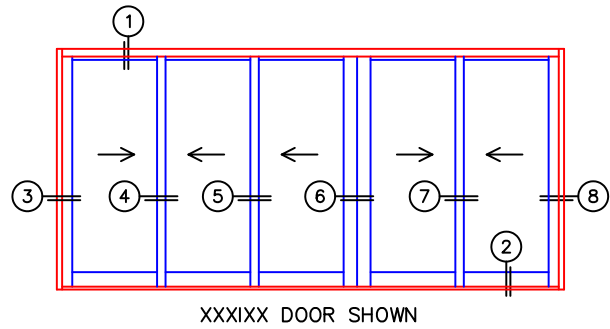

FLEETWOOD
WINDOWS & DOORS
FleetwoodUSA.com

NORWOOD 3050
XXXIXX STANDARD CONFIGURATION
NO SCREENS

ORDER NO.:

ITEM NO.:

REQUIRED DEALER INFO.

A(NET FRAME WIDTH)

B(NET FRAME HEIGHT)

(USE RULER TO SCALE DIMENSIONS IN INCHES)

SCALE: 1/4

NOTES:

- ③ LOCK JAMB
- ④ INTERLOCKERS
- ⑤ INTERLOCKERS
- ⑥ MEETING STILES
- ⑦ INTERLOCKERS
- ⑧ LOCK JAMB