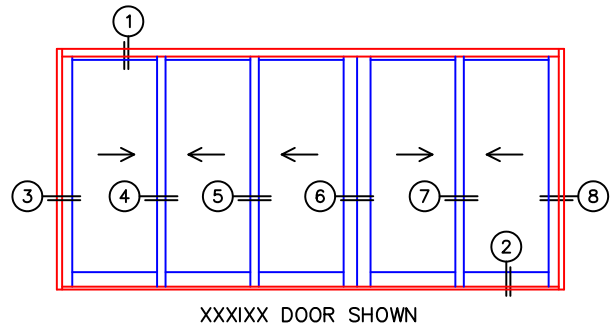

FLEETWOOD
WINDOWS & DOORS
FleetwoodUSA.com

NORWOOD 3050
XXXIXX STANDARD CONFIGURATION
NO SCREENS

ORDER NO.:

ITEM NO.:

REQUIRED DEALER INFO.

A(NET FRAME WIDTH)

B(NET FRAME HEIGHT)

NOTES:

(USE RULER TO SCALE DIMENSIONS IN INCHES)

SCALE: 1/4"

- ③
LOCK JAMB
- ④
INTERLOCKERS
- ⑤
INTERLOCKERS
- ⑥
MEETING STILES
- ⑦
INTERLOCKERS
- ⑧
LOCK JAMB