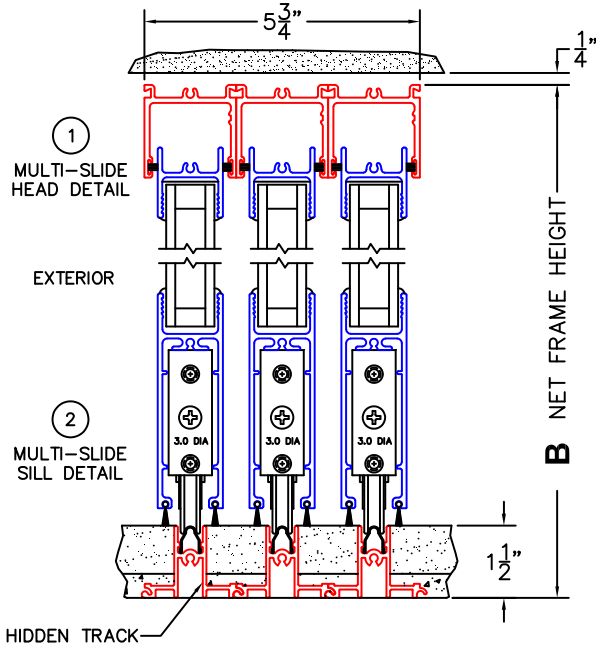

FLEETWOOD
WINDOWS & DOORS
FleetwoodUSA.com

NORWOOD 3050
XXXIXX STANDARD CONFIGURATION
NO SCREENS

ORDER NO.:

ITEM NO.:

REQUIRED DEALER INFO.

A(NET FRAME WIDTH)

B(NET FRAME HEIGHT)

NOTES:

(USE RULER TO SCALE DIMENSIONS IN INCHES)

SCALE: 1/4"

- ③
LOCK JAMB
- ④
INTERLOCKERS
- ⑤
INTERLOCKERS
- ⑥
MEETING STILES
- ⑦
INTERLOCKERS
- ⑧
LOCK JAMB