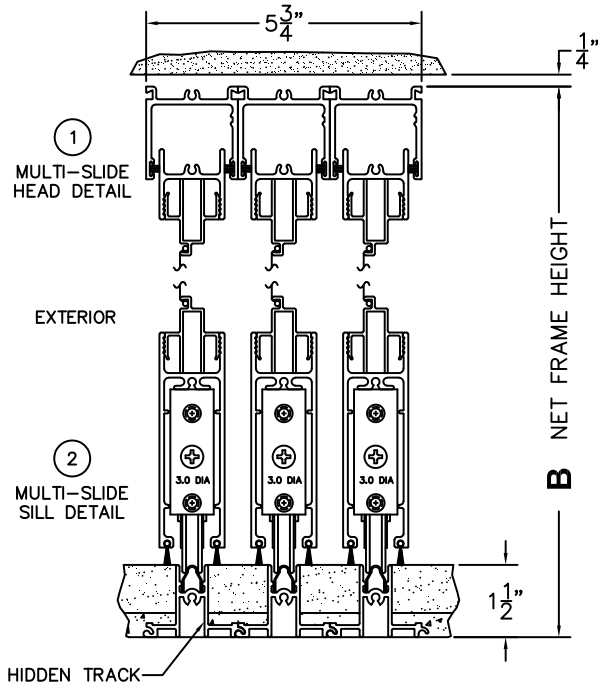

**FLEETWOOD**  
WINDOWS & DOORS  
FleetwoodUSA.com

**NORWOOD 3050**  
XXX STANDARD CONFIGURATION  
WITH SCREENS

ORDER NO.:

ITEM NO.:

REQUIRED DEALER INFO.

**A**(NET FRAME WIDTH)

**B**(NET FRAME HEIGHT)

SILL PAN HEIGHT (INTERIOR LEG)  
(3/4", 1-1/16", 1-7/16" OR 1-7/8")

NOTES:

(USE RULER TO SCALE DIMENSIONS IN INCHES)

SCALE: 1/4

③ LOCK JAMB

④ INTERLOCKERS

⑤ INTERLOCKERS

⑥ LOCK JAMB