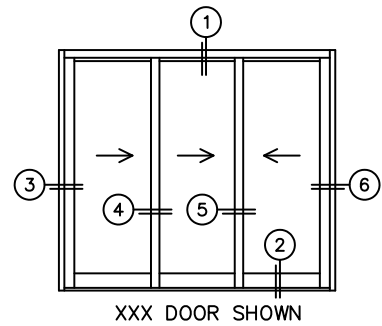

**FLEETWOOD**  
WINDOWS & DOORS  
FleetwoodUSA.com

**NORWOOD 3050**  
XXX STANDARD CONFIGURATION  
WITH SCREENS

ORDER NO.:

ITEM NO.:

REQUIRED DEALER INFO.

**A**(NET FRAME WIDTH)

**B**(NET FRAME HEIGHT)

SILL PAN HEIGHT (INTERIOR LEG)  
(3/4", 1-1/16", 1-7/16" OR 1-7/8")

NOTES:

(USE RULER TO SCALE DIMENSIONS IN INCHES)

SCALE: 1/4

③ LOCK JAMB

④ INTERLOCKERS

⑤ INTERLOCKERS

⑥ LOCK JAMB