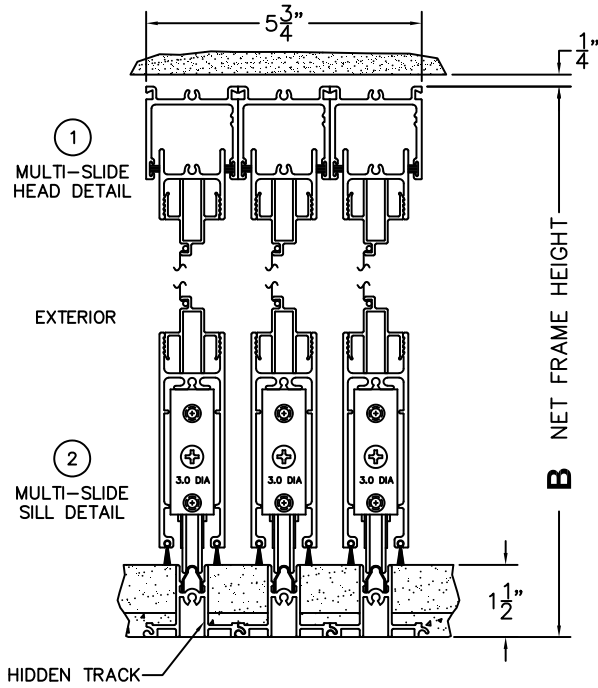

**FLEETWOOD**  
WINDOWS & DOORS  
FleetwoodUSA.com

**NORWOOD 3050**  
XXX STANDARD CONFIGURATION  
WITH SCREENS

ORDER NO.:

ITEM NO.:

REQUIRED DEALER INFO.

**A**(NET FRAME WIDTH)

**B**(NET FRAME HEIGHT)

SILL PAN HEIGHT (INTERIOR LEG)  
(3/4", 1-1/16", 1-7/16" OR 1-7/8")

NOTES:

(USE RULER TO SCALE DIMENSIONS IN INCHES)

SCALE: 1/4

③ LOCK JAMB

④ INTERLOCKERS

⑤ INTERLOCKERS

⑥ LOCK JAMB