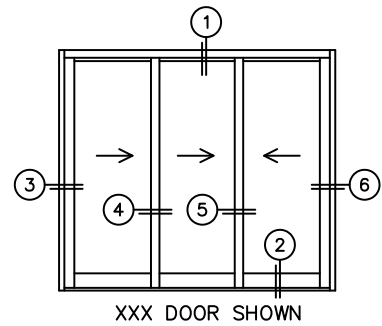

**FLEETWOOD**  
WINDOWS & DOORS  
FleetwoodUSA.com

**NORWOOD 3050**  
XXX STANDARD CONFIGURATION  
WITH SCREENS

ORDER NO.:

ITEM NO.:

REQUIRED DEALER INFO.

**A**(NET FRAME WIDTH)

**B**(NET FRAME HEIGHT)

SILL PAN HEIGHT (INTERIOR LEG)  
(3/4", 1-1/16", 1-7/16" OR 1-7/8")

NOTES:

(USE RULER TO SCALE DIMENSIONS IN INCHES)

SCALE: 1/4

③ LOCK JAMB

④ INTERLOCKERS

⑤ INTERLOCKERS

⑥ LOCK JAMB