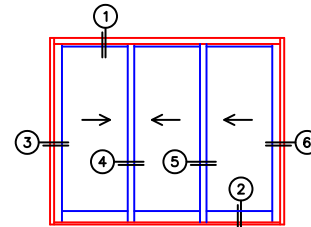

FLEETWOOD
WINDOWS & DOORS
FleetwoodUSA.com

NORWOOD 3050
XXX STANDARD CONFIGURATION
WITH SCREENS

ORDER NO.:

ITEM NO.:

REQUIRED DEALER INFO.

A (NET FRAME WIDTH)

B (NET FRAME HEIGHT)

SILL PAN HEIGHT (INTERIOR LEG)
(3/4", 1-1/16", 1-7/16" OR 1-7/8")

NOTES:

0 1 2 3 4 5 6

 (USE RULER TO SCALE DIMENSIONS IN INCHES)
SCALE: 1/4"

XXX DOOR SHOWN

8 LOCK JAMB

4 INTERLOCKERS

5 INTERLOCKERS

6 LOCK JAMB