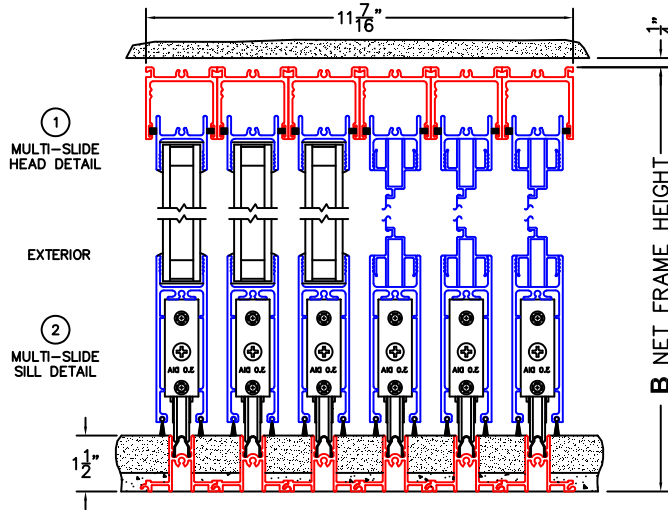

FLEETWOOD
WINDOWS & DOORS
FleetwoodUSA.com

NORWOOD 3050
XXX STANDARD CONFIGURATION
WITH SCREENS

ORDER NO.:

ITEM NO.:

REQUIRED DEALER INFO.

A (NET FRAME WIDTH)

B (NET FRAME HEIGHT)

SILL PAN HEIGHT (INTERIOR LEG)
(3/4", 1-1/16", 1-7/16" OR 1-7/8")

NOTES:

0 1 2 3 4 5 6

 (USE RULER TO SCALE DIMENSIONS IN INCHES)
SCALE: 1/4"

XXX DOOR SHOWN

8 LOCK JAMB

4 INTERLOCKERS

5 INTERLOCKERS

6 LOCK JAMB