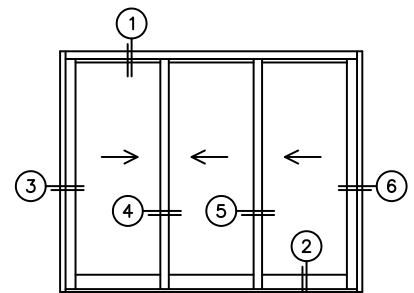

FLEETWOOD
WINDOWS & DOORS
FleetwoodUSA.com

NORWOOD 3050
XXX STANDARD CONFIGURATION
WITH SCREENS

ORDER NO.:

ITEM NO.:

REQUIRED DEALER INFO.

A (NET FRAME WIDTH)

B (NET FRAME HEIGHT)

SILL PAN HEIGHT (INTERIOR LEG)
(3/4", 1-1/16", 1-7/16" OR 1-7/8")

NOTES:

(USE RULER TO SCALE DIMENSIONS IN INCHES)

SCALE: 1/4"

①
MULTI-SLIDE
HEAD DETAIL

EXTERIOR

②
MULTI-SLIDE
SILL DETAIL

XXX DOOR SHOWN

⑧
LOCK JAMB

④
INTERLOCKERS

⑤
INTERLOCKERS

⑥
LOCK JAMB

ARCHETYPE LATCH WITH
FLUSH PULL HANDLES

1/4"

A NET FRAME WIDTH

1/4"