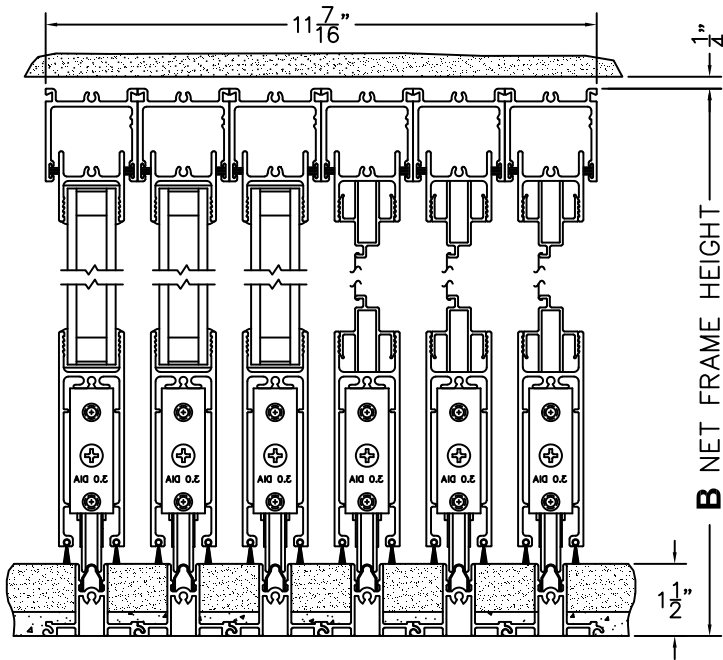

FLEETWOOD
WINDOWS & DOORS
FleetwoodUSA.com

NORWOOD 3050
XXX STANDARD CONFIGURATION
WITH SCREENS

ORDER NO.:

ITEM NO.:

REQUIRED DEALER INFO.

A (NET FRAME WIDTH)

B (NET FRAME HEIGHT)

SILL PAN HEIGHT (INTERIOR LEG)
(3/4", 1-1/16", 1-7/16" OR 1-7/8")

NOTES:

(USE RULER TO SCALE DIMENSIONS IN INCHES)

SCALE: 1/4"

①
MULTI-SLIDE
HEAD DETAIL

EXTERIOR

②
MULTI-SLIDE
SILL DETAIL

XXX DOOR SHOWN

⑧
LOCK JAMB

④
INTERLOCKERS

⑤
INTERLOCKERS

⑥
LOCK JAMB

ARCHETYPE LATCH WITH
FLUSH PULL HANDLES

1/4"

A NET FRAME WIDTH

1/4"