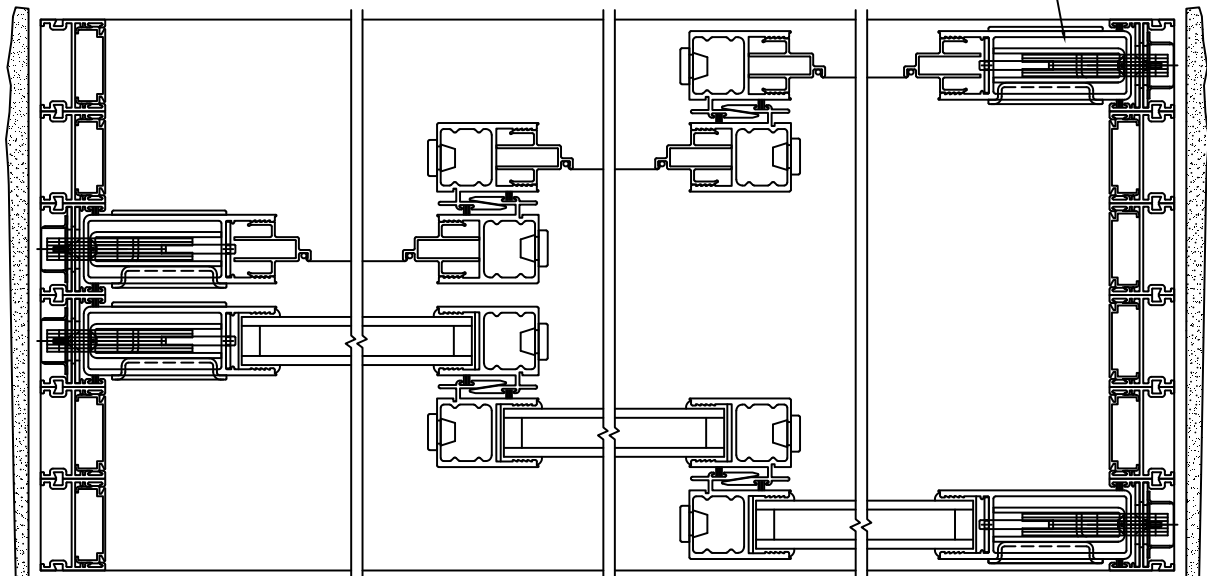

FLEETWOOD
WINDOWS & DOORS
FleetwoodUSA.com

NORWOOD 3050
XXX STANDARD CONFIGURATION
WITH SCREENS

ORDER NO.:

ITEM NO.:

REQUIRED DEALER INFO.

A (NET FRAME WIDTH)

B (NET FRAME HEIGHT)

SILL PAN HEIGHT (INTERIOR LEG)
(3/4", 1-1/16", 1-7/16" OR 1-7/8")

NOTES:

(USE RULER TO SCALE DIMENSIONS IN INCHES)

SCALE: 1/4"

①
MULTI-SLIDE
HEAD DETAIL

EXTERIOR

②
MULTI-SLIDE
SILL DETAIL

XXX DOOR SHOWN

⑧
LOCK JAMB

④
INTERLOCKERS

⑤
INTERLOCKERS

⑥
LOCK JAMB

ARCHETYPE LATCH WITH
FLUSH PULL HANDLES

1/4"

A NET FRAME WIDTH

1/4"