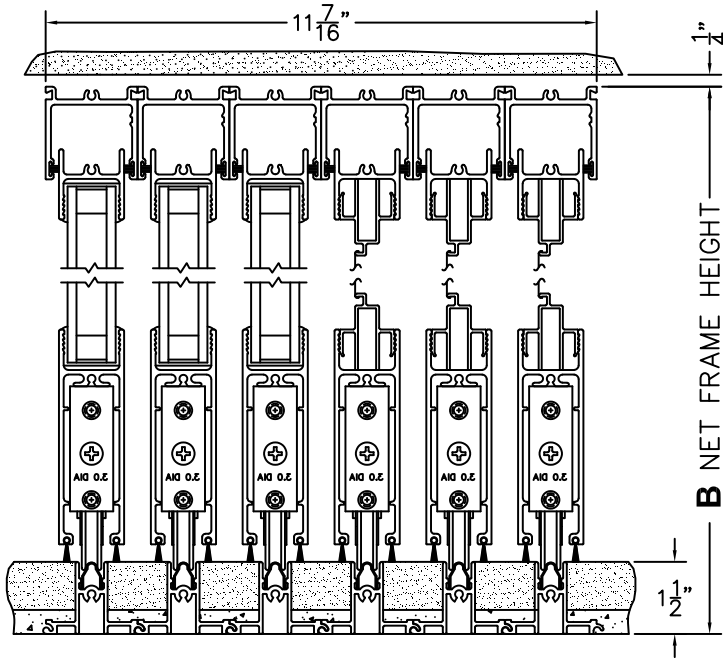

FLEETWOOD
WINDOWS & DOORS
FleetwoodUSA.com

NORWOOD 3050
XXX STANDARD CONFIGURATION
WITH SCREENS

ORDER NO.:

ITEM NO.:

REQUIRED DEALER INFO.

A(NET FRAME WIDTH)

B(NET FRAME HEIGHT)

SILL PAN HEIGHT(INTERIOR LEG)
(3/4", 1-1/16", 1-7/16" OR 1-7/8")

NOTES:

(USE RULER TO SCALE DIMENSIONS IN INCHES)

SCALE: 1/4

1
MULTI-SLIDE
HEAD DETAIL

EXTERIOR

2
MULTI-SLIDE
SILL DETAIL

XXX DOOR SHOWN

8
LOCK JAMB

4
INTERLOCKERS

5
INTERLOCKERS

6
LOCK JAMB

EXTERIOR