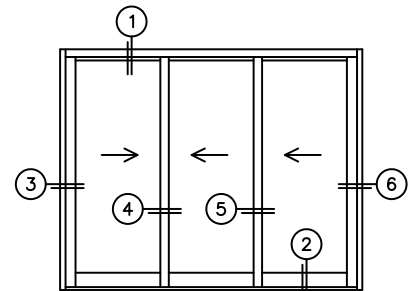

FLEETWOOD
WINDOWS & DOORS
FleetwoodUSA.com

NORWOOD 3050
XXX STANDARD CONFIGURATION
WITH SCREENS

ORDER NO.:

ITEM NO.:

REQUIRED DEALER INFO.

A(NET FRAME WIDTH)

B(NET FRAME HEIGHT)

SILL PAN HEIGHT(INTERIOR LEG)
(3/4", 1-1/16", 1-7/16" OR 1-7/8")

NOTES:

(USE RULER TO SCALE DIMENSIONS IN INCHES)

SCALE: 1/4

1
MULTI-SLIDE
HEAD DETAIL

EXTERIOR

2
MULTI-SLIDE
SILL DETAIL

XXX DOOR SHOWN

8
LOCK JAMB

4
INTERLOCKERS

5
INTERLOCKERS

6
LOCK JAMB

EXTERIOR