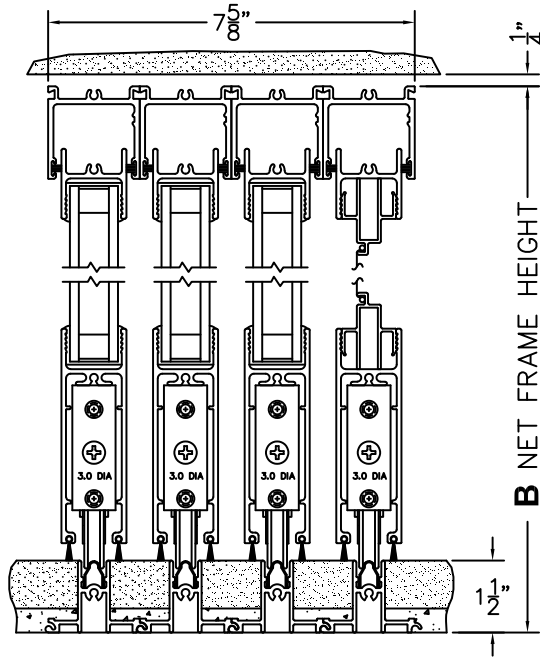

# NORWOOD 3050

XXX CUSTOM CONFIGURATION  
WITH SCREENS

ORDER NO.:

ITEM NO.:

REQUIRED DEALER INFO.

**A**(NET FRAME WIDTH)

**B**(NET FRAME HEIGHT)

NOTES:

(USE RULER TO SCALE DIMENSIONS IN INCHES)

SCALE: 1/4

①  
MULTI-SLIDE  
HEAD DETAIL

EXTERIOR

②  
MULTI-SLIDE  
SILL DETAIL

XXX DOOR SHOWN

③

LOCK JAMB

④

INTERLOCKERS

⑤

INTERLOCKERS

⑥

LOCK JAMB

1/4"

A NET FRAME WIDTH

1/4"