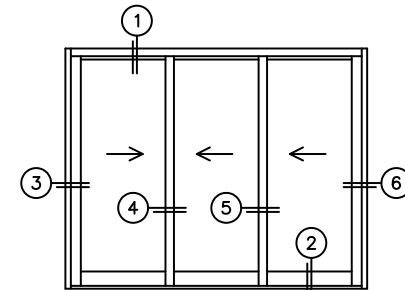

# NORWOOD 3050

XXX CUSTOM CONFIGURATION  
WITH SCREENS

ORDER NO.:

ITEM NO.:

REQUIRED DEALER INFO.

**A**(NET FRAME WIDTH)

**B**(NET FRAME HEIGHT)

NOTES:

(USE RULER TO SCALE DIMENSIONS IN INCHES)

SCALE: 1/4

①  
MULTI-SLIDE  
HEAD DETAIL

EXTERIOR

②  
MULTI-SLIDE  
SILL DETAIL

XXX DOOR SHOWN

③

LOCK JAMB