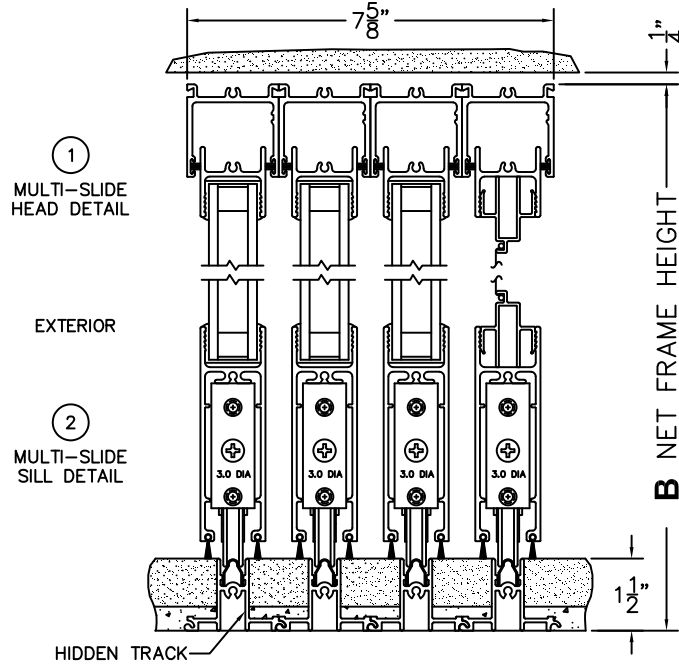

FLEETWOOD
WINDOWS & DOORS
FleetwoodUSA.com

NORWOOD 3050

XXX STANDARD CONFIGURATION
WITH SCREENS

ORDER NO.:

ITEM NO.:

REQUIRED DEALER INFO.

A (NET FRAME WIDTH)

B (NET FRAME HEIGHT)

NOTES:

(USE RULER TO SCALE DIMENSIONS IN INCHES)

SCALE: 1/4

XXX DOOR SHOWN

③ LOCK JAMB

④ INTERLOCKERS

⑤ INTERLOCKERS

⑥ LOCK JAMB