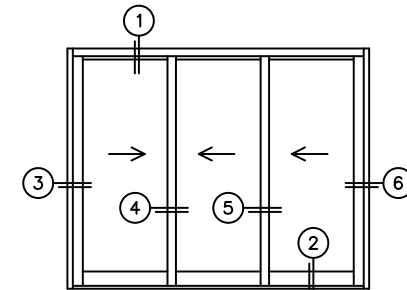

FLEETWOOD
WINDOWS & DOORS
FleetwoodUSA.com

NORWOOD 3050

XXX STANDARD CONFIGURATION
WITH SCREENS

ORDER NO.:

ITEM NO.:

REQUIRED DEALER INFO.

A (NET FRAME WIDTH)

B (NET FRAME HEIGHT)

NOTES:

(USE RULER TO SCALE DIMENSIONS IN INCHES)

SCALE: 1/4

XXX DOOR SHOWN

③ LOCK JAMB

④ INTERLOCKERS

⑤ INTERLOCKERS

⑥ LOCK JAMB