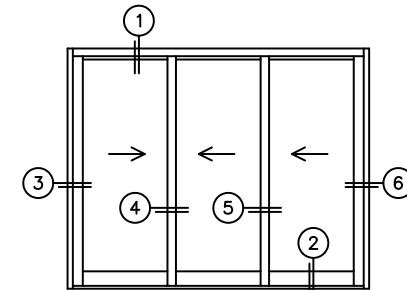

FLEETWOOD
WINDOWS & DOORS
FleetwoodUSA.com

NORWOOD 3050
XXX STANDARD CONFIGURATION
WITH SCREENS

ORDER NO.:

ITEM NO.:

REQUIRED DEALER INFO.

A (NET FRAME WIDTH)

B (NET FRAME HEIGHT)

NOTES:

(USE RULER TO SCALE DIMENSIONS IN INCHES)

SCALE: 1/4

XXX DOOR SHOWN