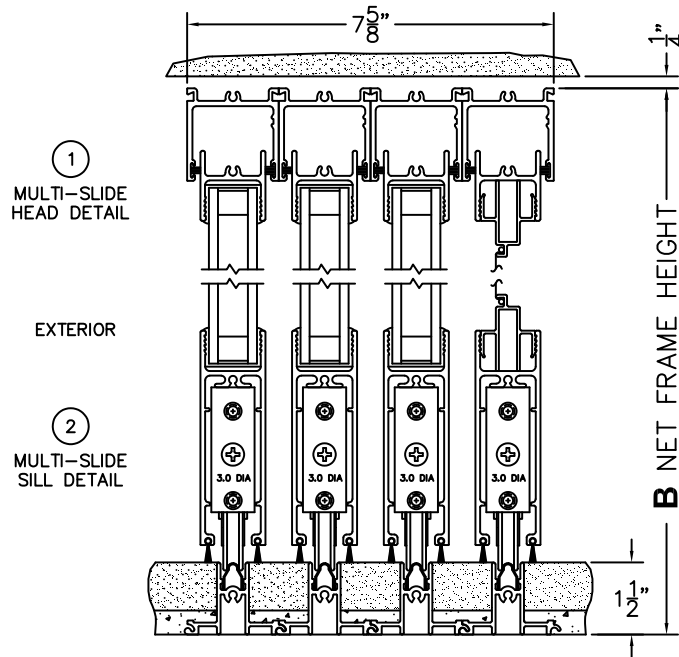

FLEETWOOD
WINDOWS & DOORS
FleetwoodUSA.com

NORWOOD 3050
XXX STANDARD CONFIGURATION
WITH SCREENS

ORDER NO.:

ITEM NO.:

REQUIRED DEALER INFO.

A (NET FRAME WIDTH)

B (NET FRAME HEIGHT)

NOTES:

(USE RULER TO SCALE DIMENSIONS IN INCHES)

SCALE: 1/4

XXX DOOR SHOWN