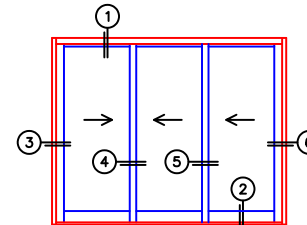

FLEETWOOD
WINDOWS & DOORS
FleetwoodUSA.com

NORWOOD 3050
XXXX STANDARD CONFIGURATION
WITH SCREENS

ORDER NO.:

ITEM NO.:

REQUIRED DEALER INFO.

A (NET FRAME WIDTH)

B (NET FRAME HEIGHT)

SILL PAN HEIGHT (INTERIOR LEG)
(3/4", 1-1/16", 1-7/16" OR 1-7/8")

NOTES:

(USE RULER TO SCALE DIMENSIONS IN INCHES)

SCALE: 1/4"

XXX DOOR SHOWN