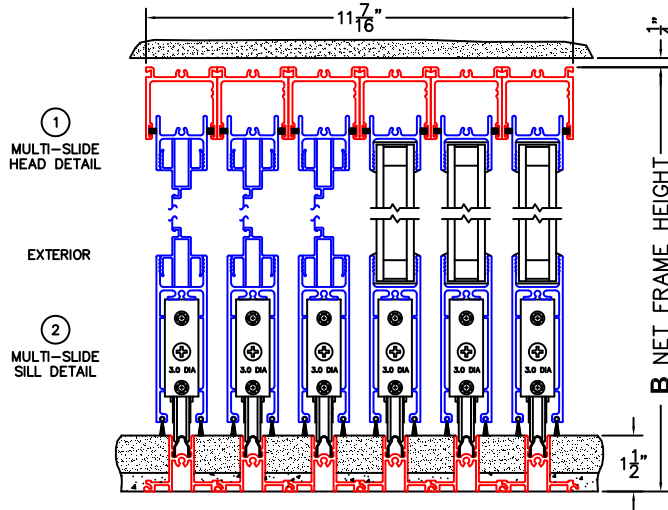

FLEETWOOD
WINDOWS & DOORS
FleetwoodUSA.com

NORWOOD 3050
XXXX STANDARD CONFIGURATION
WITH SCREENS

ORDER NO.:

ITEM NO.:

REQUIRED DEALER INFO.

A (NET FRAME WIDTH)

B (NET FRAME HEIGHT)

SILL PAN HEIGHT (INTERIOR LEG)
(3/4", 1-1/16", 1-7/16" OR 1-7/8")

NOTES:

(USE RULER TO SCALE DIMENSIONS IN INCHES)

SCALE: 1/4"

XXX DOOR SHOWN