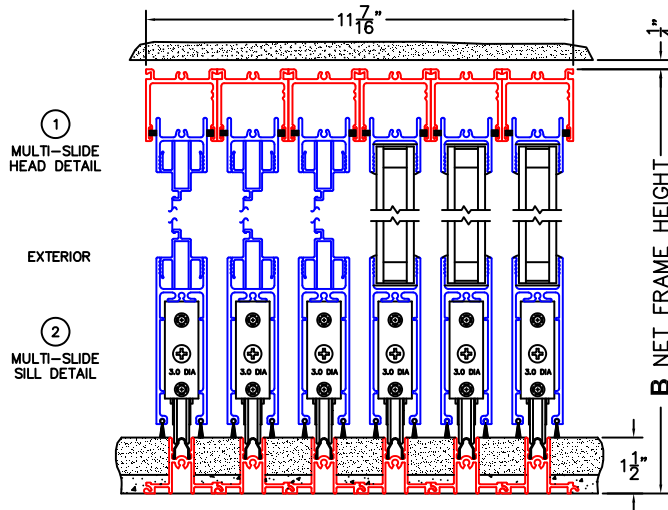

FLEETWOOD
WINDOWS & DOORS
FleetwoodUSA.com

NORWOOD 3050
XXXX STANDARD CONFIGURATION
WITH SCREENS

ORDER NO.:

ITEM NO.:

REQUIRED DEALER INFO.

A (NET FRAME WIDTH)

B (NET FRAME HEIGHT)

SILL PAN HEIGHT (INTERIOR LEG)
(3/4", 1-1/16", 1-7/16" OR 1-7/8")

0 1 2 3 4 5 6

(USE RULER TO SCALE DIMENSIONS IN INCHES)

SCALE: 1/4

NOTES:

XXX DOOR SHOWN