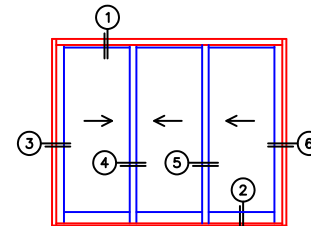

FLEETWOOD
WINDOWS & DOORS
FleetwoodUSA.com

NORWOOD 3050
XXXX STANDARD CONFIGURATION
WITH SCREENS

ORDER NO.:

ITEM NO.:

REQUIRED DEALER INFO.

A (NET FRAME WIDTH)

B (NET FRAME HEIGHT)

SILL PAN HEIGHT (INTERIOR LEG)
(3/4", 1-1/16", 1-7/16" OR 1-7/8")

0 1 2 3 4 5 6

(USE RULER TO SCALE DIMENSIONS IN INCHES)

SCALE: 1/4

NOTES:

XXX DOOR SHOWN