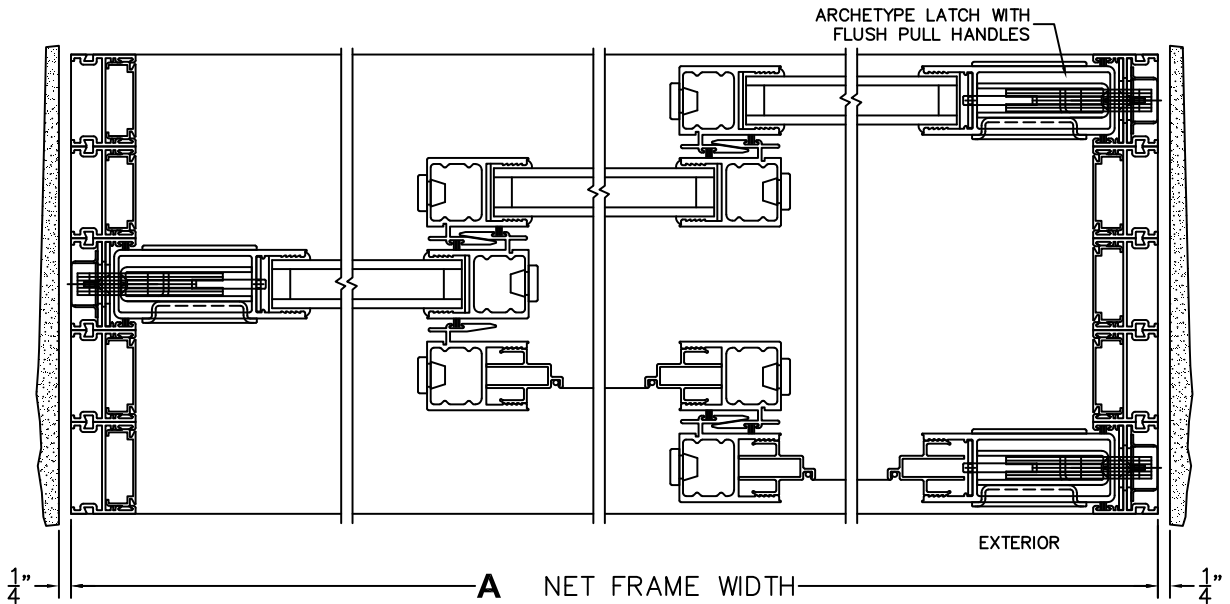

FLEETWOOD
WINDOWS & DOORS
FleetwoodUSA.com

NORWOOD 3050
XXX STANDARD CONFIGURATION
WITH SCREENS

ORDER NO.:

ITEM NO.:

REQUIRED DEALER INFO.

A(NET FRAME WIDTH)

B(NET FRAME HEIGHT)

SILL PAN HEIGHT (INTERIOR LEG)
(3/4", 1-1/16", 1-7/16" OR 1-7/8")

NOTES:

(USE RULER TO SCALE DIMENSIONS IN INCHES)

SCALE: 1/4

XXX DOOR SHOWN

8
LOCK JAMB

4
INTERLOCKERS

5
INTERLOCKERS

6
LOCK JAMB

ARCHETYPE LATCH WITH
FLUSH PULL HANDLES

EXTERIOR

A NET FRAME WIDTH