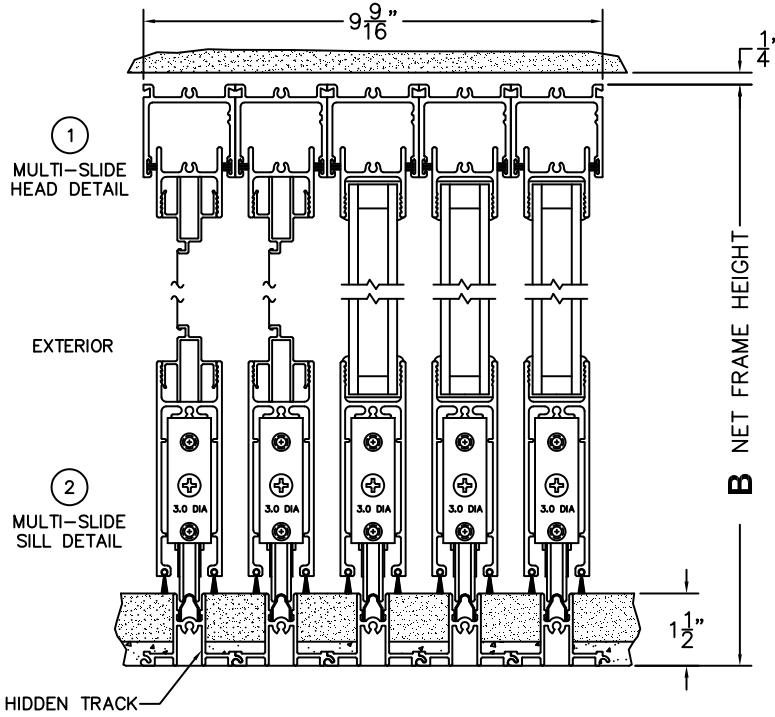

FLEETWOOD
WINDOWS & DOORS
FleetwoodUSA.com

NORWOOD 3050
XXX STANDARD CONFIGURATION
WITH SCREENS

ORDER NO.:

ITEM NO.:

REQUIRED DEALER INFO.

A(NET FRAME WIDTH)

B(NET FRAME HEIGHT)

SILL PAN HEIGHT (INTERIOR LEG)
(3/4", 1-1/16", 1-7/16" OR 1-7/8")

NOTES:

(USE RULER TO SCALE DIMENSIONS IN INCHES)

SCALE: 1/4

XXX DOOR SHOWN

8
LOCK JAMB

4
INTERLOCKERS

5
INTERLOCKERS

6
LOCK JAMB

ARCHETYPE LATCH WITH
FLUSH PULL HANDLES

EXTERIOR

A NET FRAME WIDTH