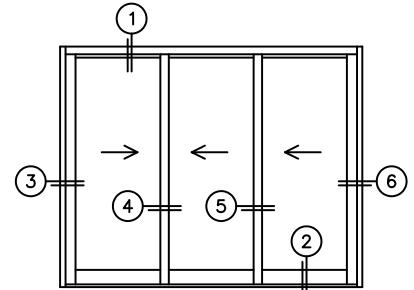

FLEETWOOD
WINDOWS & DOORS
FleetwoodUSA.com

NORWOOD 3050
XXX STANDARD CONFIGURATION
WITH SCREENS

ORDER NO.:

ITEM NO.:

REQUIRED DEALER INFO.

A(NET FRAME WIDTH)

B(NET FRAME HEIGHT)

SILL PAN HEIGHT (INTERIOR LEG)
(3/4", 1-1/16", 1-7/16" OR 1-7/8")

NOTES:

(USE RULER TO SCALE DIMENSIONS IN INCHES)

SCALE: 1/4

XXX DOOR SHOWN

8
LOCK JAMB

4
INTERLOCKERS

5
INTERLOCKERS

6
LOCK JAMB

ARCHETYPE LATCH WITH
FLUSH PULL HANDLES

EXTERIOR

A NET FRAME WIDTH