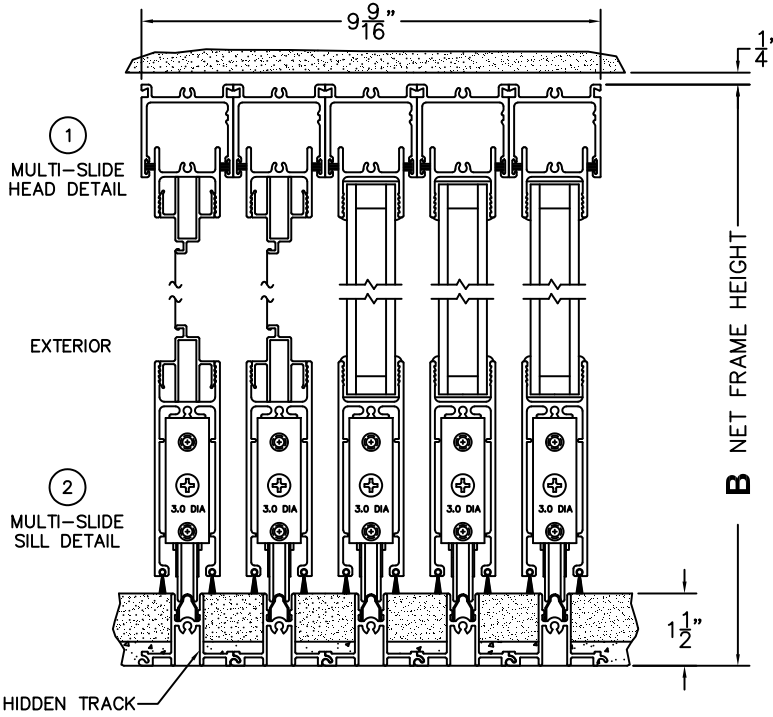

**FLEETWOOD**  
WINDOWS & DOORS  
FleetwoodUSA.com

**NORWOOD 3050**  
XXX STANDARD CONFIGURATION  
WITH SCREENS

ORDER NO.:

ITEM NO.:

REQUIRED DEALER INFO.

**A**(NET FRAME WIDTH)

**B**(NET FRAME HEIGHT)

SILL PAN HEIGHT (INTERIOR LEG)  
(3/4", 1-1/16", 1-7/16" OR 1-7/8")

NOTES:

(USE RULER TO SCALE DIMENSIONS IN INCHES)

SCALE: 1/4"

XXX DOOR SHOWN

8 LOCK JAMB

4 INTERLOCKERS

5 INTERLOCKERS

6 LOCK JAMB