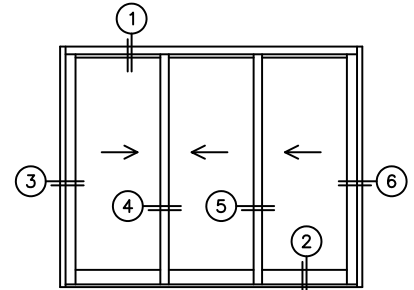

**FLEETWOOD**  
WINDOWS & DOORS  
FleetwoodUSA.com

**NORWOOD 3050**  
XXX STANDARD CONFIGURATION  
WITH SCREENS

ORDER NO.:

ITEM NO.:

REQUIRED DEALER INFO.

**A**(NET FRAME WIDTH)

**B**(NET FRAME HEIGHT)

SILL PAN HEIGHT (INTERIOR LEG)  
(3/4", 1-1/16", 1-7/16" OR 1-7/8")

NOTES:

(USE RULER TO SCALE DIMENSIONS IN INCHES)

SCALE: 1/4"

XXX DOOR SHOWN

8 LOCK JAMB

4 INTERLOCKERS

5 INTERLOCKERS

6 LOCK JAMB