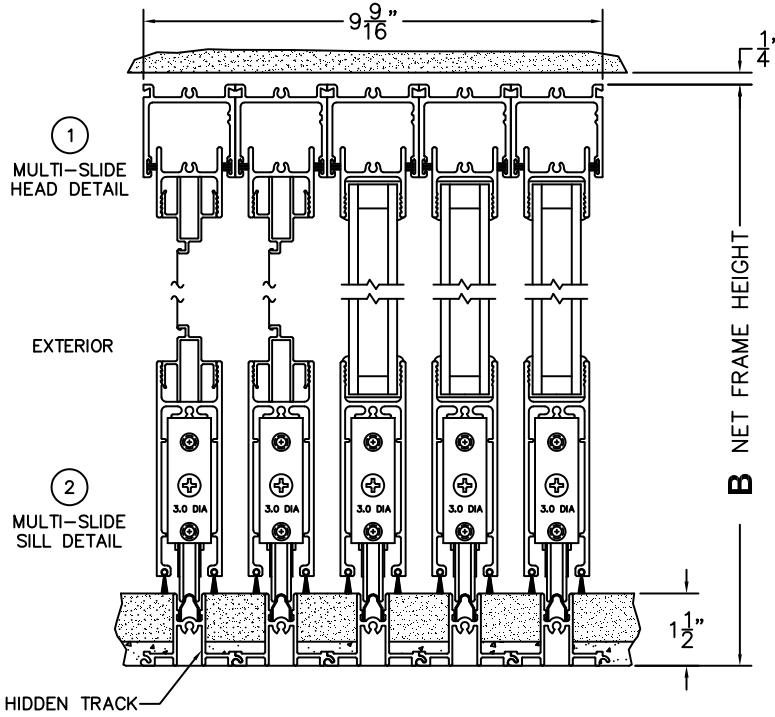

FLEETWOOD
WINDOWS & DOORS
FleetwoodUSA.com

NORWOOD 3050
XXX STANDARD CONFIGURATION
WITH SCREENS

ORDER NO.:

ITEM NO.:

REQUIRED DEALER INFO.

A(NET FRAME WIDTH)

B(NET FRAME HEIGHT)

SILL PAN HEIGHT (INTERIOR LEG)
(3/4", 1-1/16", 1-7/16" OR 1-7/8")

NOTES:

(USE RULER TO SCALE DIMENSIONS IN INCHES)

SCALE: 1/4

XXX DOOR SHOWN

8 LOCK JAMB

4 INTERLOCKERS

5 INTERLOCKERS

6 LOCK JAMB