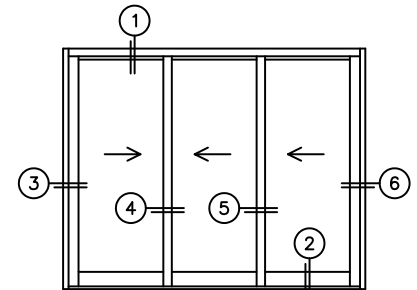

FLEETWOOD
WINDOWS & DOORS
FleetwoodUSA.com

NORWOOD 3050
XXX STANDARD CONFIGURATION
WITH SCREENS

ORDER NO.:

ITEM NO.:

REQUIRED DEALER INFO.

A(NET FRAME WIDTH)

B(NET FRAME HEIGHT)

SILL PAN HEIGHT (INTERIOR LEG)
(3/4", 1-1/16", 1-7/16" OR 1-7/8")

NOTES:

(USE RULER TO SCALE DIMENSIONS IN INCHES)

SCALE: 1/4

XXX DOOR SHOWN

8 LOCK JAMB

4 INTERLOCKERS

5 INTERLOCKERS

6 LOCK JAMB