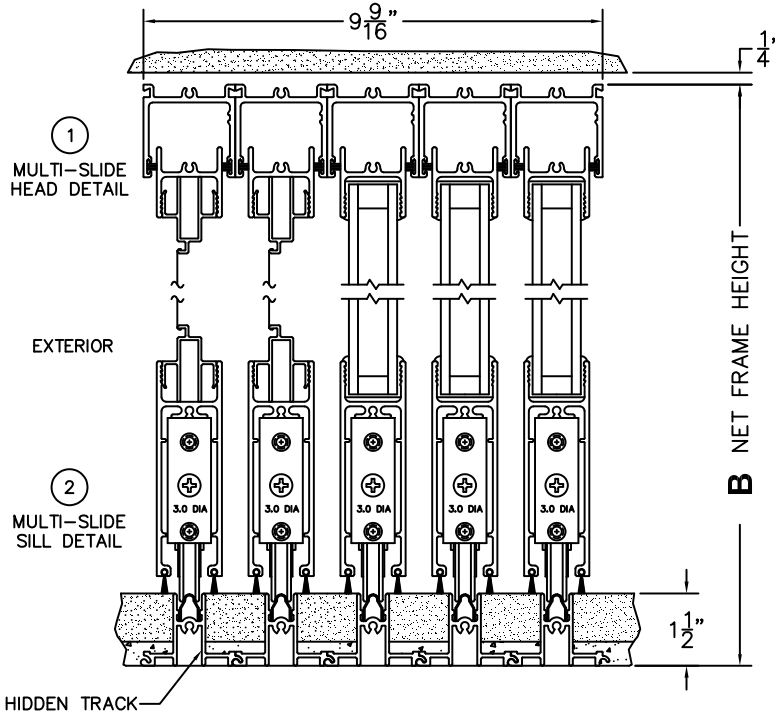

FLEETWOOD
WINDOWS & DOORS
FleetwoodUSA.com

NORWOOD 3050
XXX STANDARD CONFIGURATION
WITH SCREENS

ORDER NO.:

ITEM NO.:

REQUIRED DEALER INFO.

A(NET FRAME WIDTH)

B(NET FRAME HEIGHT)

SILL PAN HEIGHT (INTERIOR LEG)
(3/4", 1-1/16", 1-7/16" OR 1-7/8")

NOTES:

(USE RULER TO SCALE DIMENSIONS IN INCHES)

SCALE: 1/4

XXX DOOR SHOWN

8
LOCK JAMB

4
INTERLOCKERS

5
INTERLOCKERS

6
LOCK JAMB

FLUSH PULL HARDWARE
WITH SECURITY LATCH