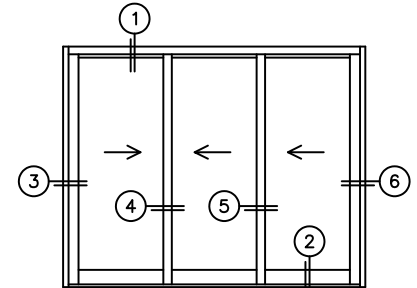

FLEETWOOD
WINDOWS & DOORS
FleetwoodUSA.com

NORWOOD 3050
XXX STANDARD CONFIGURATION
WITH SCREENS

ORDER NO.:

ITEM NO.:

REQUIRED DEALER INFO.

A(NET FRAME WIDTH)

B(NET FRAME HEIGHT)

SILL PAN HEIGHT (INTERIOR LEG)
(3/4", 1-1/16", 1-7/16" OR 1-7/8")

NOTES:

(USE RULER TO SCALE DIMENSIONS IN INCHES)

SCALE: 1/4

XXX DOOR SHOWN

8
LOCK JAMB

4
INTERLOCKERS

5
INTERLOCKERS

6
LOCK JAMB