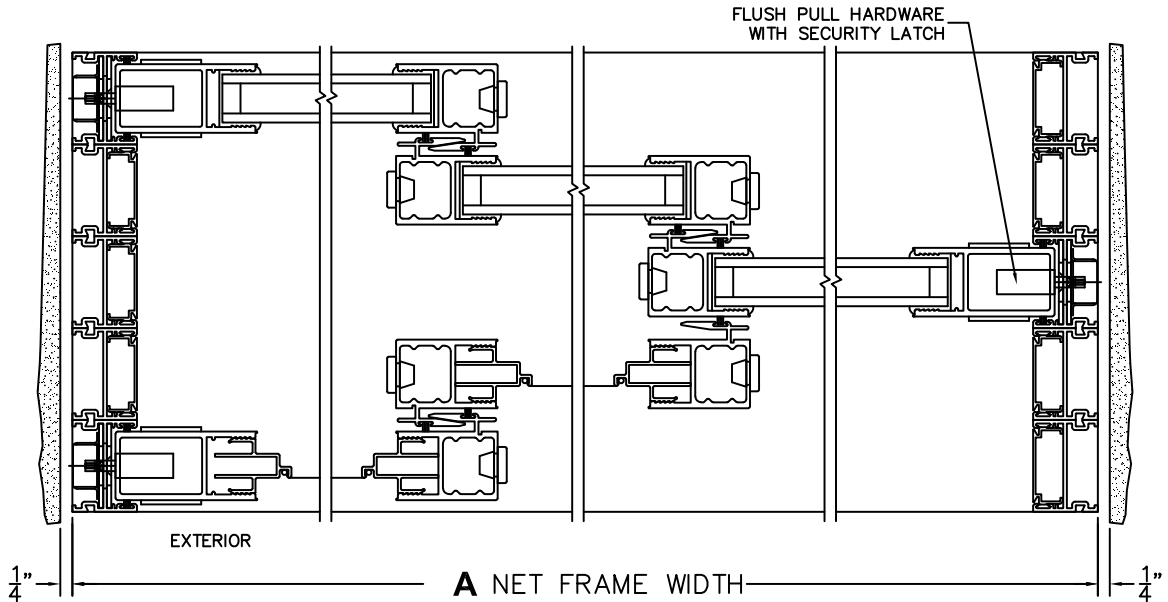

FLEETWOOD
WINDOWS & DOORS
FleetwoodUSA.com

NORWOOD 3050
XXX STANDARD CONFIGURATION
WITH SCREENS

ORDER NO.:

ITEM NO.:

REQUIRED DEALER INFO.

A(NET FRAME WIDTH)

B(NET FRAME HEIGHT)

SILL PAN HEIGHT (INTERIOR LEG)
(3/4", 1-1/16", 1-7/16" OR 1-7/8")

NOTES:

(USE RULER TO SCALE DIMENSIONS IN INCHES)

SCALE: 1/4

XXX DOOR SHOWN

8
LOCK JAMB

4
INTERLOCKERS

5
INTERLOCKERS

6
LOCK JAMB

FLUSH PULL HARDWARE
WITH SECURITY LATCH