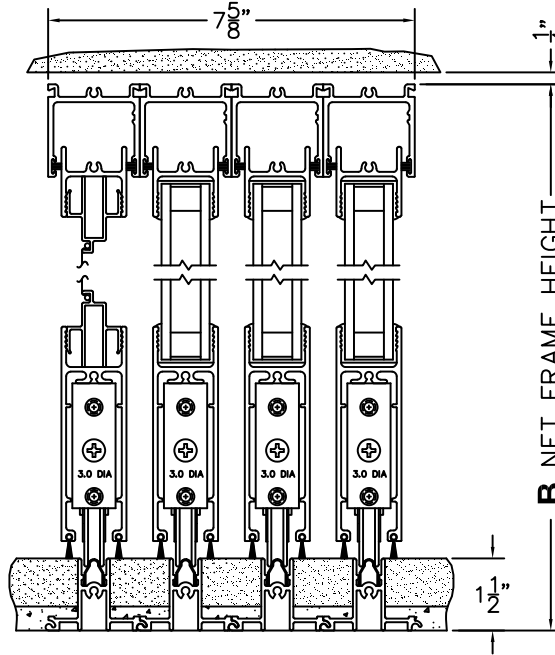

NOTES:

(USE RULER TO SCALE DIMENSIONS IN INCHES)

SCALE: 1/4

①
MULTI-SLIDE
HEAD DETAIL

EXTERIOR

②
MULTI-SLIDE
SILL DETAIL

XXX DOOR SHOWN

③
LOCK JAMB

④
INTERLOCKERS

⑤
INTERLOCKERS

⑥
LOCK JAMB

ARCHETYPE LATCH WITH
FLUSH PULL HANDLES