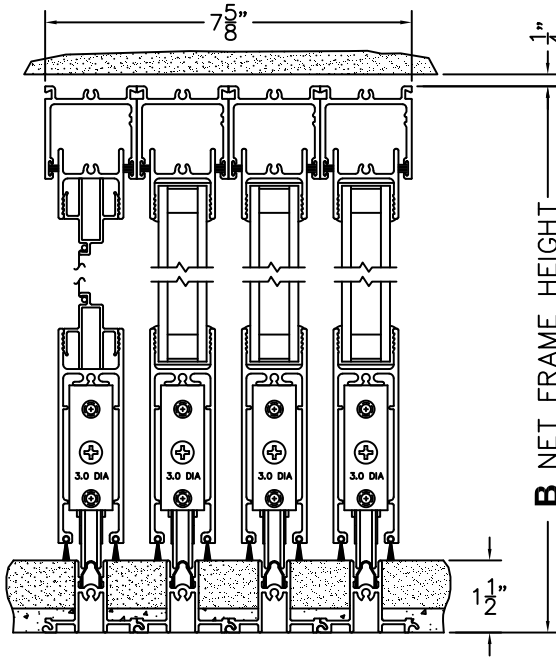

NOTES:

(USE RULER TO SCALE DIMENSIONS IN INCHES)

SCALE: 1/4

①
MULTI-SLIDE
HEAD DETAIL

EXTERIOR

②
MULTI-SLIDE
SILL DETAIL

XXX DOOR SHOWN

③
LOCK JAMB

④
INTERLOCKERS

⑤
INTERLOCKERS

⑥
LOCK JAMB

FLUSH PULL HARDWARE
WITH SECURITY LATCH