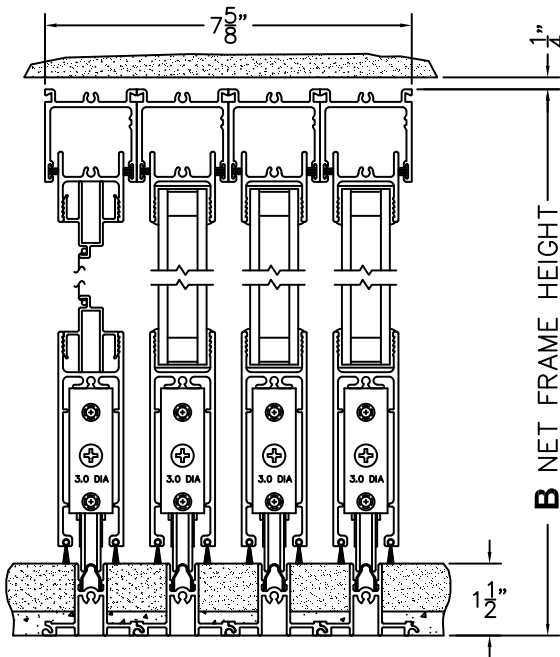

NOTES:

(USE RULER TO SCALE DIMENSIONS IN INCHES)

SCALE: 1/4

①
MULTI-SLIDE
HEAD DETAIL

EXTERIOR

②
MULTI-SLIDE
SILL DETAIL

XXX DOOR SHOWN

③
LOCK JAMBA

④
INTERLOCKERS

⑤
INTERLOCKERS

⑥
LOCK JAMBA

ARCHETYPE LATCH WITH
FLUSH PULL HANDLES

A NET FRAME WIDTH