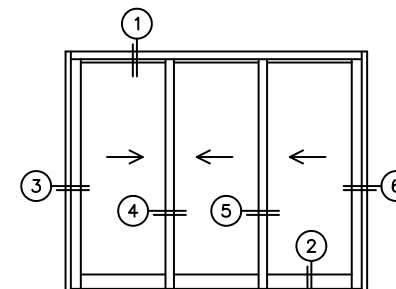

NOTES:

(USE RULER TO SCALE DIMENSIONS IN INCHES)

SCALE: 1/4

①
MULTI-SLIDE
HEAD DETAIL

EXTERIOR

②
MULTI-SLIDE
SILL DETAIL

XXX DOOR SHOWN

③
LOCK JAMBA

④
INTERLOCKERS

⑤
INTERLOCKERS

⑥
LOCK JAMBA

ARCHETYPE LATCH WITH
FLUSH PULL HANDLES

A NET FRAME WIDTH