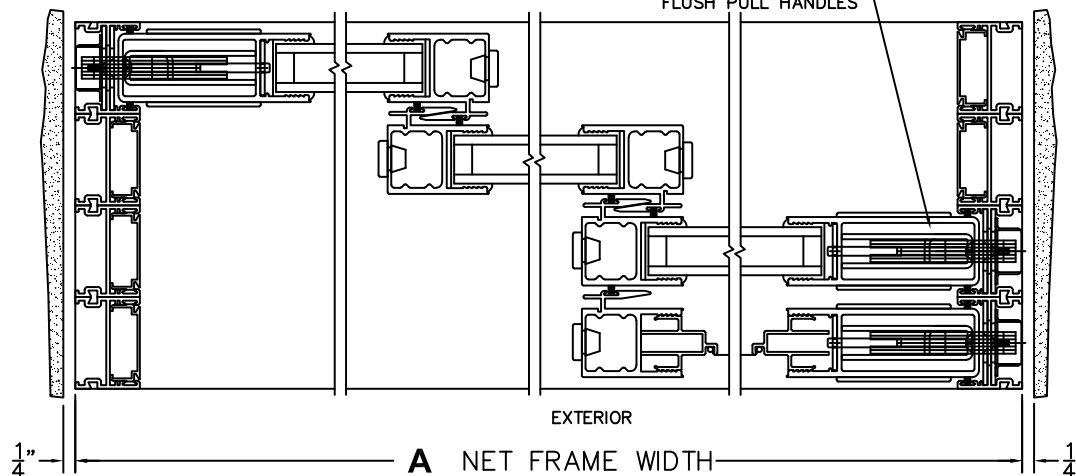

NOTES:

(USE RULER TO SCALE DIMENSIONS IN INCHES)

SCALE: 1/4

①
MULTI-SLIDE
HEAD DETAIL

EXTERIOR

②
MULTI-SLIDE
SILL DETAIL

XXX DOOR SHOWN

③
LOCK JAMBA

④
INTERLOCKERS

⑤
INTERLOCKERS

⑥
LOCK JAMBA

ARCHETYPE LATCH WITH
FLUSH PULL HANDLES

A NET FRAME WIDTH