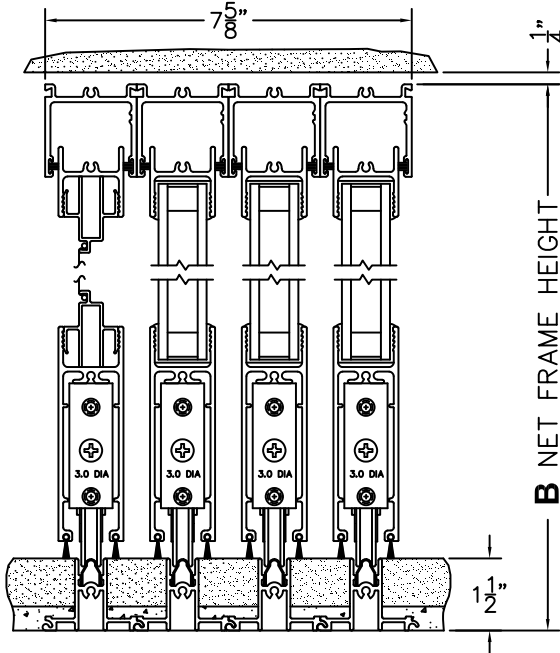

# NORWOOD 3050

XXX STANDARD CONFIGURATION  
WITH SCREENS

ORDER NO.:

ITEM NO.:

REQUIRED DEALER INFO.

**A** (NET FRAME WIDTH)

**B** (NET FRAME HEIGHT)

NOTES:

(USE RULER TO SCALE DIMENSIONS IN INCHES)

SCALE: 1/4

①  
MULTI-SLIDE  
HEAD DETAIL

EXTERIOR

②  
MULTI-SLIDE  
SILL DETAIL

XXX DOOR SHOWN

③  
LOCK JAMB

④  
INTERLOCKERS

⑤  
INTERLOCKERS

⑥  
LOCK JAMB

FLUSH PULL HARDWARE  
WITH SECURITY LATCH