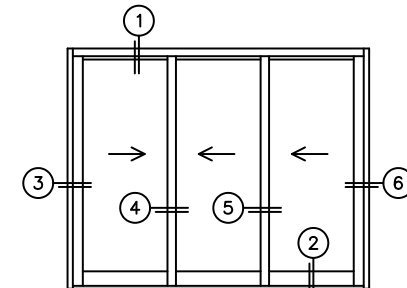

# NORWOOD 3050

XXX STANDARD CONFIGURATION  
WITH SCREENS

ORDER NO.:

ITEM NO.:

REQUIRED DEALER INFO.

**A** (NET FRAME WIDTH)

**B** (NET FRAME HEIGHT)

NOTES:

(USE RULER TO SCALE DIMENSIONS IN INCHES)

SCALE: 1/4

①  
MULTI-SLIDE  
HEAD DETAIL

EXTERIOR

②  
MULTI-SLIDE  
SILL DETAIL

XXX DOOR SHOWN

③  
LOCK JAMB

④  
INTERLOCKERS