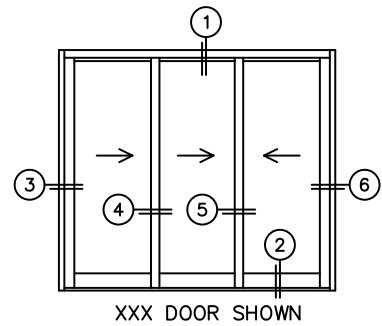

FLEETWOOD
WINDOWS & DOORS
FleetwoodUSA.com

NORWOOD 3050
XXX CUSTOM CONFIGURATION
NO SCREENS

ORDER NO.:

ITEM NO.:

REQUIRED DEALER INFO.

A(NET FRAME WIDTH)

B(NET FRAME HEIGHT)

SILL PAN HEIGHT (INTERIOR LEG)
(3/4", 1-1/16", 1-7/16" OR 1-7/8")

NOTES:

(USE RULER TO SCALE DIMENSIONS IN INCHES)

SCALE: 1/4"

3 LOCK JAMB 4 INTERLOCKERS 5 INTERLOCKERS 6 LOCK JAMB