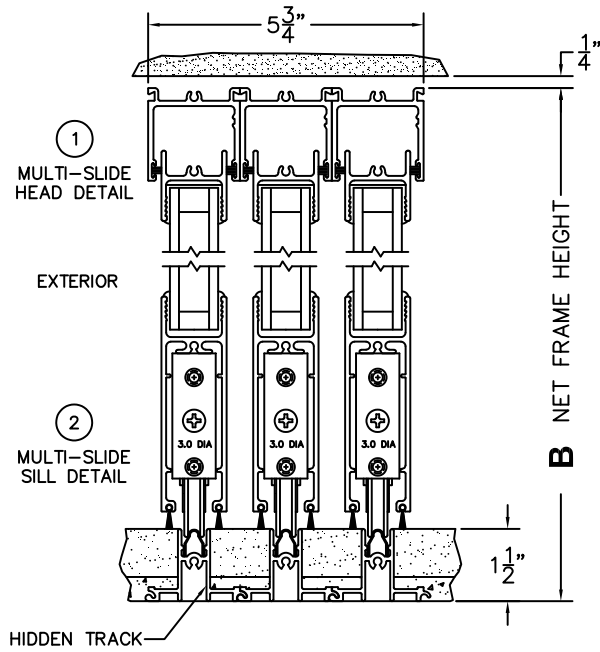

FLEETWOOD
WINDOWS & DOORS
FleetwoodUSA.com

NORWOOD 3050
XXX CUSTOM CONFIGURATION
NO SCREENS

ORDER NO.:

ITEM NO.:

REQUIRED DEALER INFO.

A(NET FRAME WIDTH)

B(NET FRAME HEIGHT)

SILL PAN HEIGHT (INTERIOR LEG)
(3/4", 1-1/16", 1-7/16" OR 1-7/8")

NOTES:

(USE RULER TO SCALE DIMENSIONS IN INCHES)

SCALE: 1/4"

3 LOCK JAMB 4 INTERLOCKERS 5 INTERLOCKERS 6 LOCK JAMB