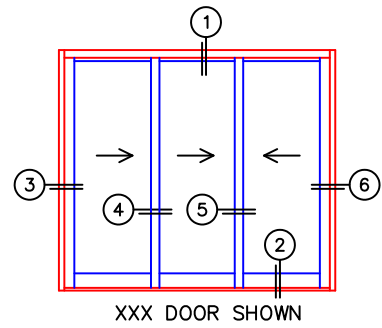

FLEETWOOD
WINDOWS & DOORS
FleetwoodUSA.com

NORWOOD 3050
XXX CUSTOM CONFIGURATION
NO SCREENS

ORDER NO.:

ITEM NO.:

REQUIRED DEALER INFO.

A(NET FRAME WIDTH)

B(NET FRAME HEIGHT)

SILL PAN HEIGHT (INTERIOR LEG)
(3/4", 1-1/16", 1-7/16" OR 1-7/8")

NOTES:

(USE RULER TO SCALE DIMENSIONS IN INCHES)

SCALE: 1/4"

- ③
LOCK JAMB
- ④
INTERLOCKERS
- ⑤
INTERLOCKERS
- ⑥
LOCK JAMB