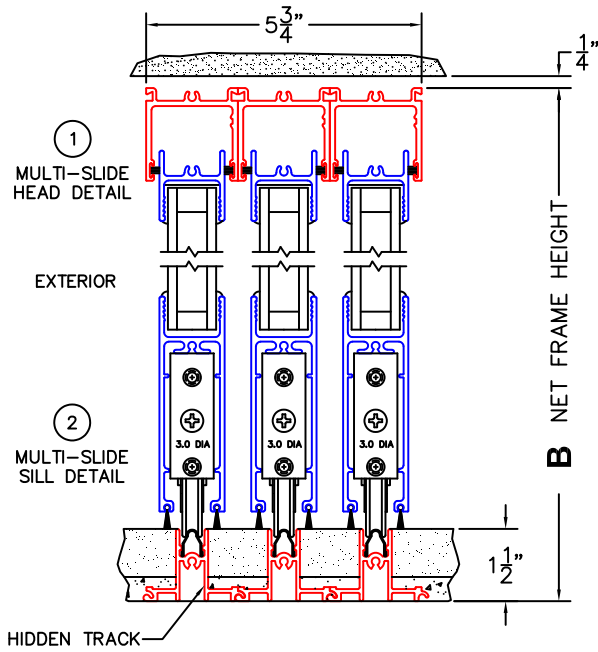

FLEETWOOD
WINDOWS & DOORS
FleetwoodUSA.com

NORWOOD 3050
XXX CUSTOM CONFIGURATION
NO SCREENS

ORDER NO.:

ITEM NO.:

REQUIRED DEALER INFO.

A(NET FRAME WIDTH)

B(NET FRAME HEIGHT)

SILL PAN HEIGHT (INTERIOR LEG)
(3/4", 1-1/16", 1-7/16" OR 1-7/8")

NOTES:

(USE RULER TO SCALE DIMENSIONS IN INCHES)

SCALE: 1/4"

- ③
LOCK JAMB
- ④
INTERLOCKERS
- ⑤
INTERLOCKERS
- ⑥
LOCK JAMB