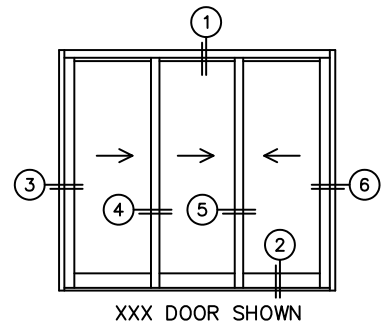

FLEETWOOD
WINDOWS & DOORS
FleetwoodUSA.com

NORWOOD 3050
XXX CUSTOM CONFIGURATION
NO SCREENS

ORDER NO.:

ITEM NO.:

REQUIRED DEALER INFO.

A(NET FRAME WIDTH)

B(NET FRAME HEIGHT)

SILL PAN HEIGHT (INTERIOR LEG)
(3/4", 1-1/16", 1-7/16" OR 1-7/8")

NOTES:

(USE RULER TO SCALE DIMENSIONS IN INCHES)

SCALE: 1/4"

3
LOCK JAMB

4
INTERLOCKERS

5
INTERLOCKERS

6
LOCK JAMB