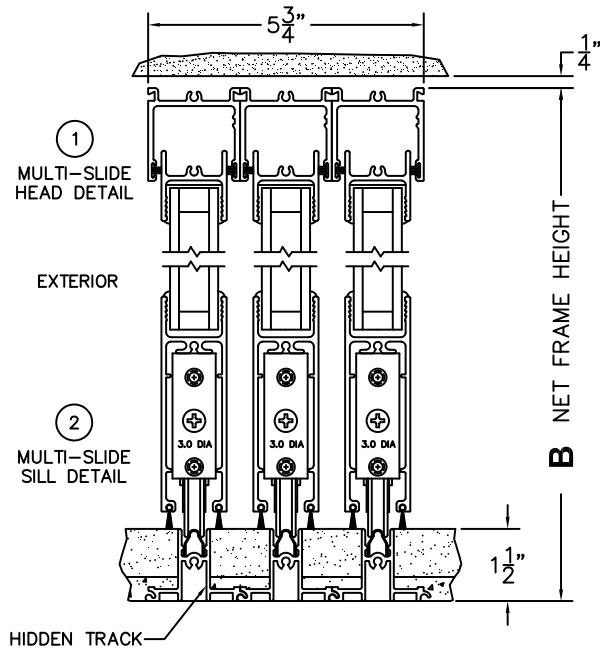

FLEETWOOD
WINDOWS & DOORS
FleetwoodUSA.com

NORWOOD 3050
XXX CUSTOM CONFIGURATION
NO SCREENS

ORDER NO.:

ITEM NO.:

REQUIRED DEALER INFO.

A(NET FRAME WIDTH)

B(NET FRAME HEIGHT)

SILL PAN HEIGHT (INTERIOR LEG)
(3/4", 1-1/16", 1-7/16" OR 1-7/8")

NOTES:

(USE RULER TO SCALE DIMENSIONS IN INCHES)

SCALE: 1/4"

3
LOCK JAMB

4
INTERLOCKERS

5
INTERLOCKERS

6
LOCK JAMB