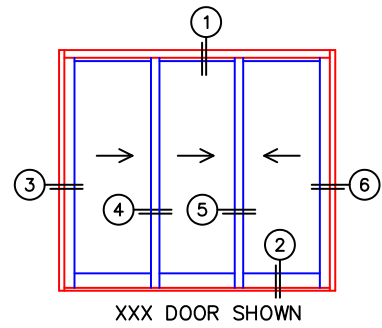

FLEETWOOD
WINDOWS & DOORS
FleetwoodUSA.com

NORWOOD 3050
XXX CUSTOM CONFIGURATION
NO SCREENS

ORDER NO.:

ITEM NO.:

REQUIRED DEALER INFO.

A(NET FRAME WIDTH)

B(NET FRAME HEIGHT)

(USE RULER TO SCALE DIMENSIONS IN INCHES)

SCALE: 1/4"

NOTES:

③ LOCK JAMB ④ INTERLOCKERS ⑤ INTERLOCKERS ⑥ LOCK JAMB