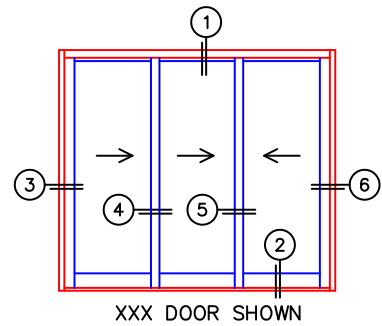

FLEETWOOD
WINDOWS & DOORS
FleetwoodUSA.com

NORWOOD 3050
XXX CUSTOM CONFIGURATION
NO SCREENS

ORDER NO.:

ITEM NO.:

REQUIRED DEALER INFO.

A(NET FRAME WIDTH)

B(NET FRAME HEIGHT)

(USE RULER TO SCALE DIMENSIONS IN INCHES)

SCALE: 1/4"

NOTES:

③ LOCK JAMB ④ INTERLOCKERS ⑤ INTERLOCKERS ⑥ LOCK JAMB