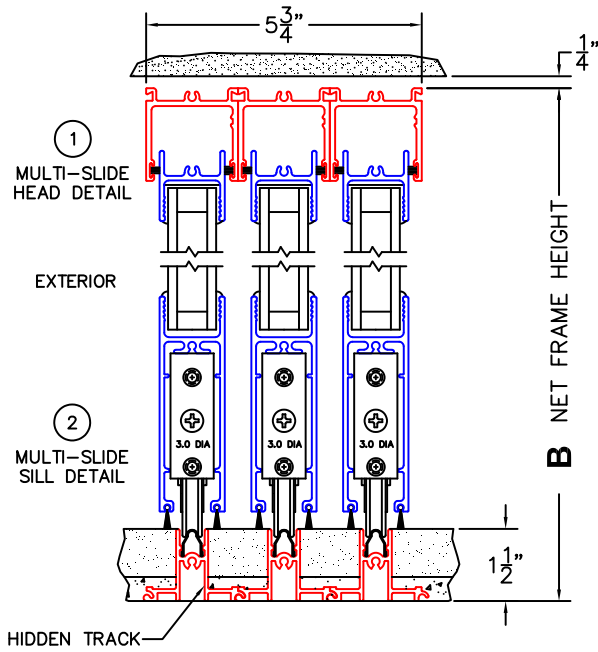

FLEETWOOD
WINDOWS & DOORS
FleetwoodUSA.com

NORWOOD 3050
XXX CUSTOM CONFIGURATION
NO SCREENS

ORDER NO.:

ITEM NO.:

REQUIRED DEALER INFO.

A(NET FRAME WIDTH)

B(NET FRAME HEIGHT)

(USE RULER TO SCALE DIMENSIONS IN INCHES)

SCALE: 1/4"

NOTES:

③ LOCK JAMB ④ INTERLOCKERS ⑤ INTERLOCKERS ⑥ LOCK JAMB