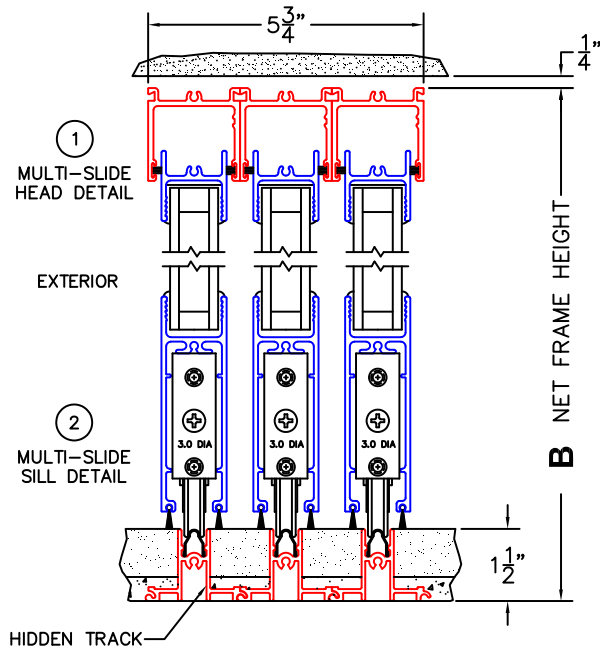

# NORWOOD 3050

XXX CUSTOM CONFIGURATION

NO SCREENS

ORDER NO.:

ITEM NO.:

REQUIRED DEALER INFO.

**A**(NET FRAME WIDTH)

**B**(NET FRAME HEIGHT)

NOTES:

(USE RULER TO SCALE DIMENSIONS IN INCHES)

SCALE: 1/4"

③ LOCK JAMB

④ INTERLOCKERS

⑤ INTERLOCKERS

⑥ LOCK JAMB