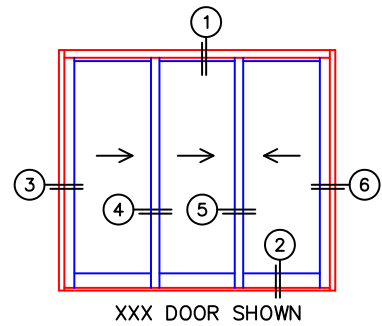

# NORWOOD 3050

XXX CUSTOM CONFIGURATION

NO SCREENS

ORDER NO.:

ITEM NO.:

REQUIRED DEALER INFO.

**A**(NET FRAME WIDTH)

**B**(NET FRAME HEIGHT)

NOTES:

(USE RULER TO SCALE DIMENSIONS IN INCHES)

SCALE: 1/4"

③ LOCK JAMB

④ INTERLOCKERS

⑤ INTERLOCKERS

⑥ LOCK JAMB