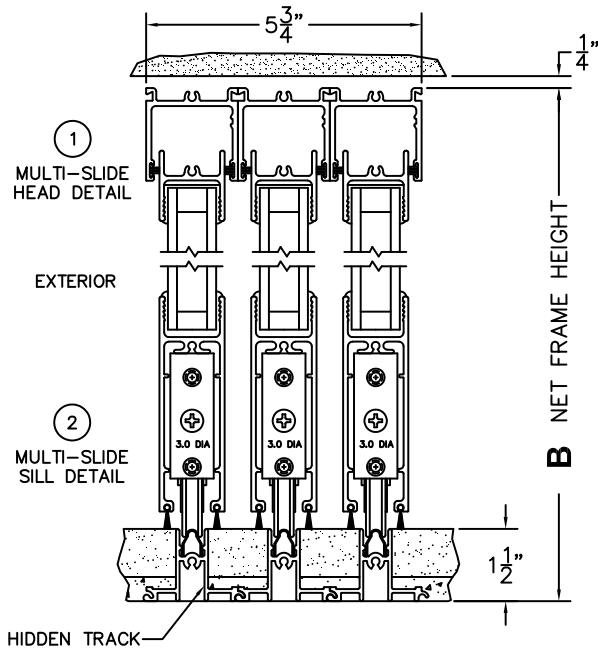

FLEETWOOD
WINDOWS & DOORS
FleetwoodUSA.com

NORWOOD 3050
XXX CUSTOM CONFIGURATION
NO SCREENS

ORDER NO.:

ITEM NO.:

REQUIRED DEALER INFO.

A(NET FRAME WIDTH)

B(NET FRAME HEIGHT)

SILL PAN HEIGHT (INTERIOR LEG)
(3/4", 1-1/16", 1-7/16" OR 1-7/8")

NOTES:

(USE RULER TO SCALE DIMENSIONS IN INCHES)

SCALE: 1/4"

3
LOCK JAMB

4
INTERLOCKERS

5
INTERLOCKERS

6
LOCK JAMB