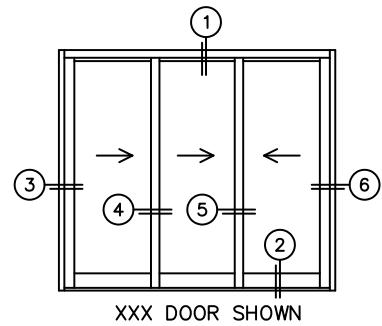

FLEETWOOD
WINDOWS & DOORS
FleetwoodUSA.com

NORWOOD 3050
XXX CUSTOM CONFIGURATION
NO SCREENS

ORDER NO.:

ITEM NO.:

REQUIRED DEALER INFO.

A(NET FRAME WIDTH)

B(NET FRAME HEIGHT)

SILL PAN HEIGHT (INTERIOR LEG)
(3/4", 1-1/16", 1-7/16" OR 1-7/8")

NOTES:

(USE RULER TO SCALE DIMENSIONS IN INCHES)

SCALE: 1/4"

3
LOCK JAMB

4
INTERLOCKERS

5
INTERLOCKERS

6
LOCK JAMB