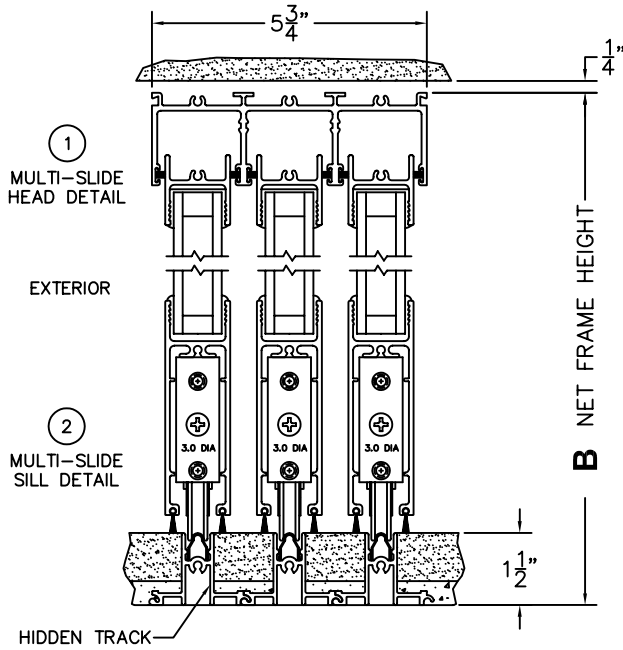

FLEETWOOD
WINDOWS & DOORS
FleetwoodUSA.com

NORWOOD 3050
XXX CUSTOM CONFIGURATION
HIDDEN TRACK NO SCREENS

ORDER NO.:

ITEM NO.:

SCALE: 1/4

REQUIRED DEALER INFO.

A (NET FRAME WIDTH)

B (NET FRAME HEIGHT)

NOTES:

XXX DOOR SHOWN

FLEETWOOD
WINDOWS & DOORS
FleetwoodUSA.com

NORWOOD 3050

XXX CUSTOM CONFIGURATION
HIDDEN TRACK NO SCREENS

ORDER NO.:

ITEM NO.:

SCALE: 1/4

FLUSH STACK RIGHT: PANELS IN OPEN POSITION