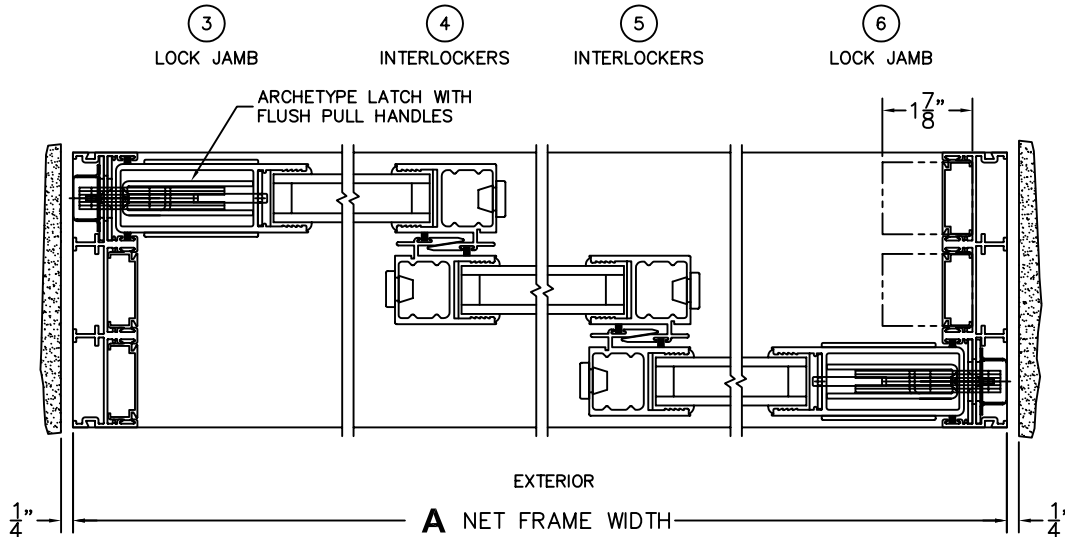

FLEETWOOD
WINDOWS & DOORS
FleetwoodUSA.com

NORWOOD 3050
XXX CUSTOM CONFIGURATION
HIDDEN TRACK NO SCREENS

ORDER NO.:

ITEM NO.:

SCALE: 1/4

REQUIRED DEALER INFO.

A (NET FRAME WIDTH)

B (NET FRAME HEIGHT)

NOTES:

XXX DOOR SHOWN

FLEETWOOD
WINDOWS & DOORS
FleetwoodUSA.com

NORWOOD 3050

XXX CUSTOM CONFIGURATION
HIDDEN TRACK NO SCREENS

ORDER NO.:

ITEM NO.:

SCALE: 1/4

FLUSH STACK RIGHT: PANELS IN OPEN POSITION