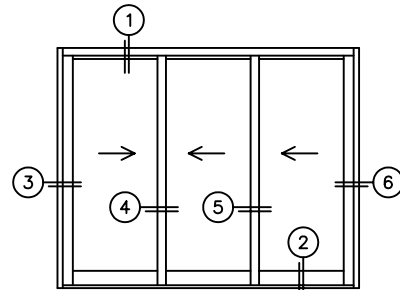

FLEETWOOD
WINDOWS & DOORS
FleetwoodUSA.com

NORWOOD 3050
XXX CUSTOM CONFIGURATION
HIDDEN TRACK NO SCREENS

ORDER NO.:

ITEM NO.:

SCALE: 1/4

REQUIRED DEALER INFO.

A (NET FRAME WIDTH)

B (NET FRAME HEIGHT)

NOTES:

XXX DOOR SHOWN

FLEETWOOD
WINDOWS & DOORS
FleetwoodUSA.com

NORWOOD 3050

XXX CUSTOM CONFIGURATION
HIDDEN TRACK NO SCREENS

ORDER NO.:

ITEM NO.:

SCALE: 1/4

FLUSH STACK RIGHT: PANELS IN OPEN POSITION