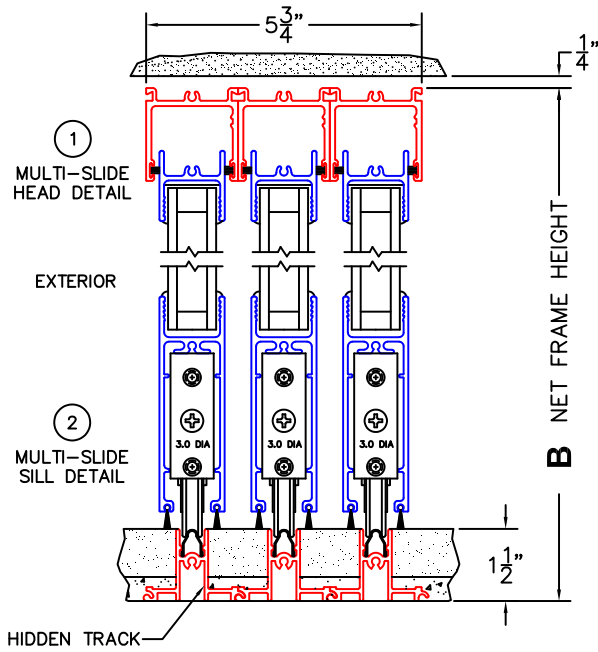

FLEETWOOD
WINDOWS & DOORS
FleetwoodUSA.com

NORWOOD 3050
XXX STANDARD CONFIGURATION
NO SCREENS

ORDER NO.:

ITEM NO.:

REQUIRED DEALER INFO.

A(NET FRAME WIDTH)

B(NET FRAME HEIGHT)

(USE RULER TO SCALE DIMENSIONS IN INCHES)

SCALE: 1/4"

NOTES:

- ③
LOCK JAMB
- ④
INTERLOCKERS
- ⑤
INTERLOCKERS
- ⑥
LOCK JAMB