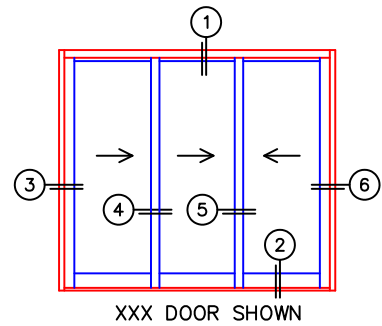

FLEETWOOD
WINDOWS & DOORS
FleetwoodUSA.com

NORWOOD 3050
XXX STANDARD CONFIGURATION
NO SCREENS

ORDER NO.:

ITEM NO.:

REQUIRED DEALER INFO.

A(NET FRAME WIDTH)

B(NET FRAME HEIGHT)

(USE RULER TO SCALE DIMENSIONS IN INCHES)

SCALE: 1/4"

NOTES:

- ③
LOCK JAMB
- ④
INTERLOCKERS
- ⑤
INTERLOCKERS
- ⑥
LOCK JAMB