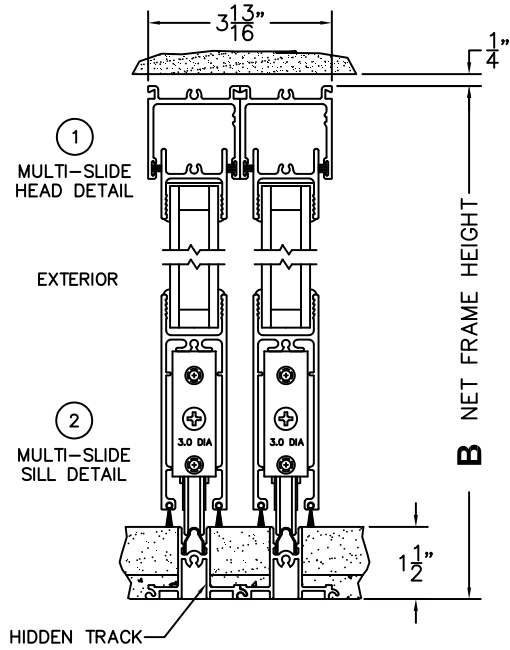

FLEETWOOD
WINDOWS & DOORS
FleetwoodUSA.com

NORWOOD 3050
XXX STANDARD CONFIGURATION
NO SCREENS

ORDER NO.:

ITEM NO.:

REQUIRED DEALER INFO.

A(NET FRAME WIDTH)

B(NET FRAME HEIGHT)

(USE RULER TO SCALE DIMENSIONS IN INCHES)

SCALE: 1/4"

NOTES:

③ LOCK JAMB ④ INTERLOCKERS ⑤ INTERLOCKERS ⑥ LOCK JAMB