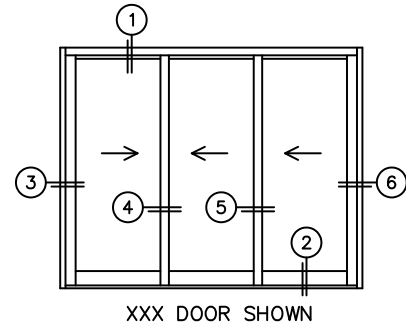

FLEETWOOD
WINDOWS & DOORS
FleetwoodUSA.com

NORWOOD 3050
XXX STANDARD CONFIGURATION
NO SCREENS

ORDER NO.:

ITEM NO.:

REQUIRED DEALER INFO.

A(NET FRAME WIDTH)

B(NET FRAME HEIGHT)

(USE RULER TO SCALE DIMENSIONS IN INCHES)

SCALE: 1/4"

NOTES:

③ LOCK JAMB ④ INTERLOCKERS ⑤ INTERLOCKERS ⑥ LOCK JAMB