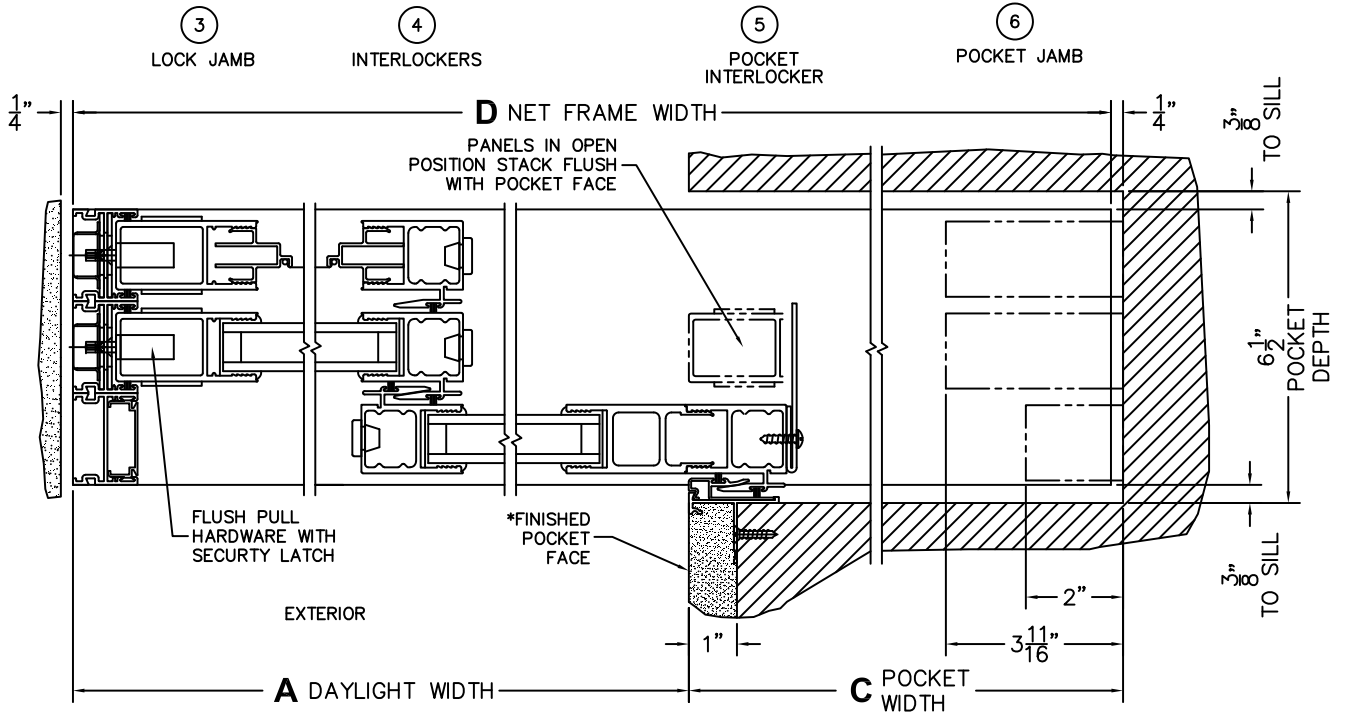

C(POCKET WIDTH)

D(NET FRAME WIDTH)

NOTES:

(USE RULER TO SCALE DIMENSIONS IN INCHES)

SCALE: 1/4

XXP DOOR SHOWN

*CAUTION: WHEN CONSTRUCTING POCKET NOTE THAT DAYLIGHT WIDTH DOES NOT INCLUDE 1" SET BACK FOR POST INTERLOCKER.