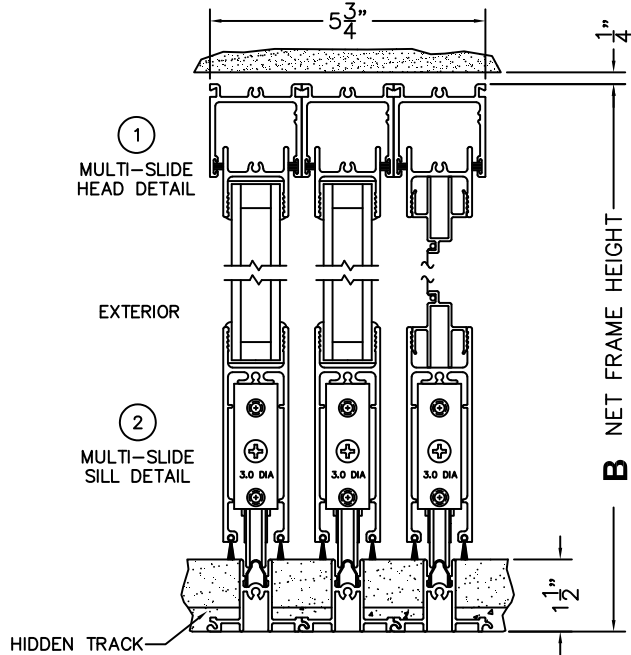

C(POCKET WIDTH)

D(NET FRAME WIDTH)

NOTES:

(USE RULER TO SCALE DIMENSIONS IN INCHES)

SCALE: 1/4

XXP DOOR SHOWN

*CAUTION: WHEN CONSTRUCTING POCKET NOTE THAT DAYLIGHT WIDTH DOES NOT INCLUDE 1" SET BACK FOR POST INTERLOCKER.