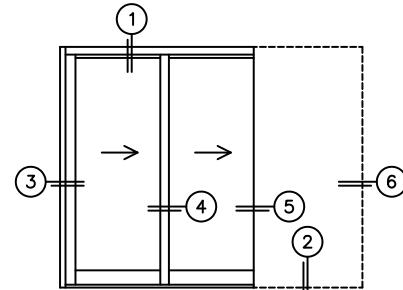

C(POCKET WIDTH)

D(NET FRAME WIDTH)

NOTES:

(USE RULER TO SCALE DIMENSIONS IN INCHES)

SCALE: 1/4

XXP DOOR SHOWN

*CAUTION: WHEN CONSTRUCTING POCKET NOTE THAT DAYLIGHT WIDTH DOES NOT INCLUDE 1" SET BACK FOR POST INTERLOCKER.