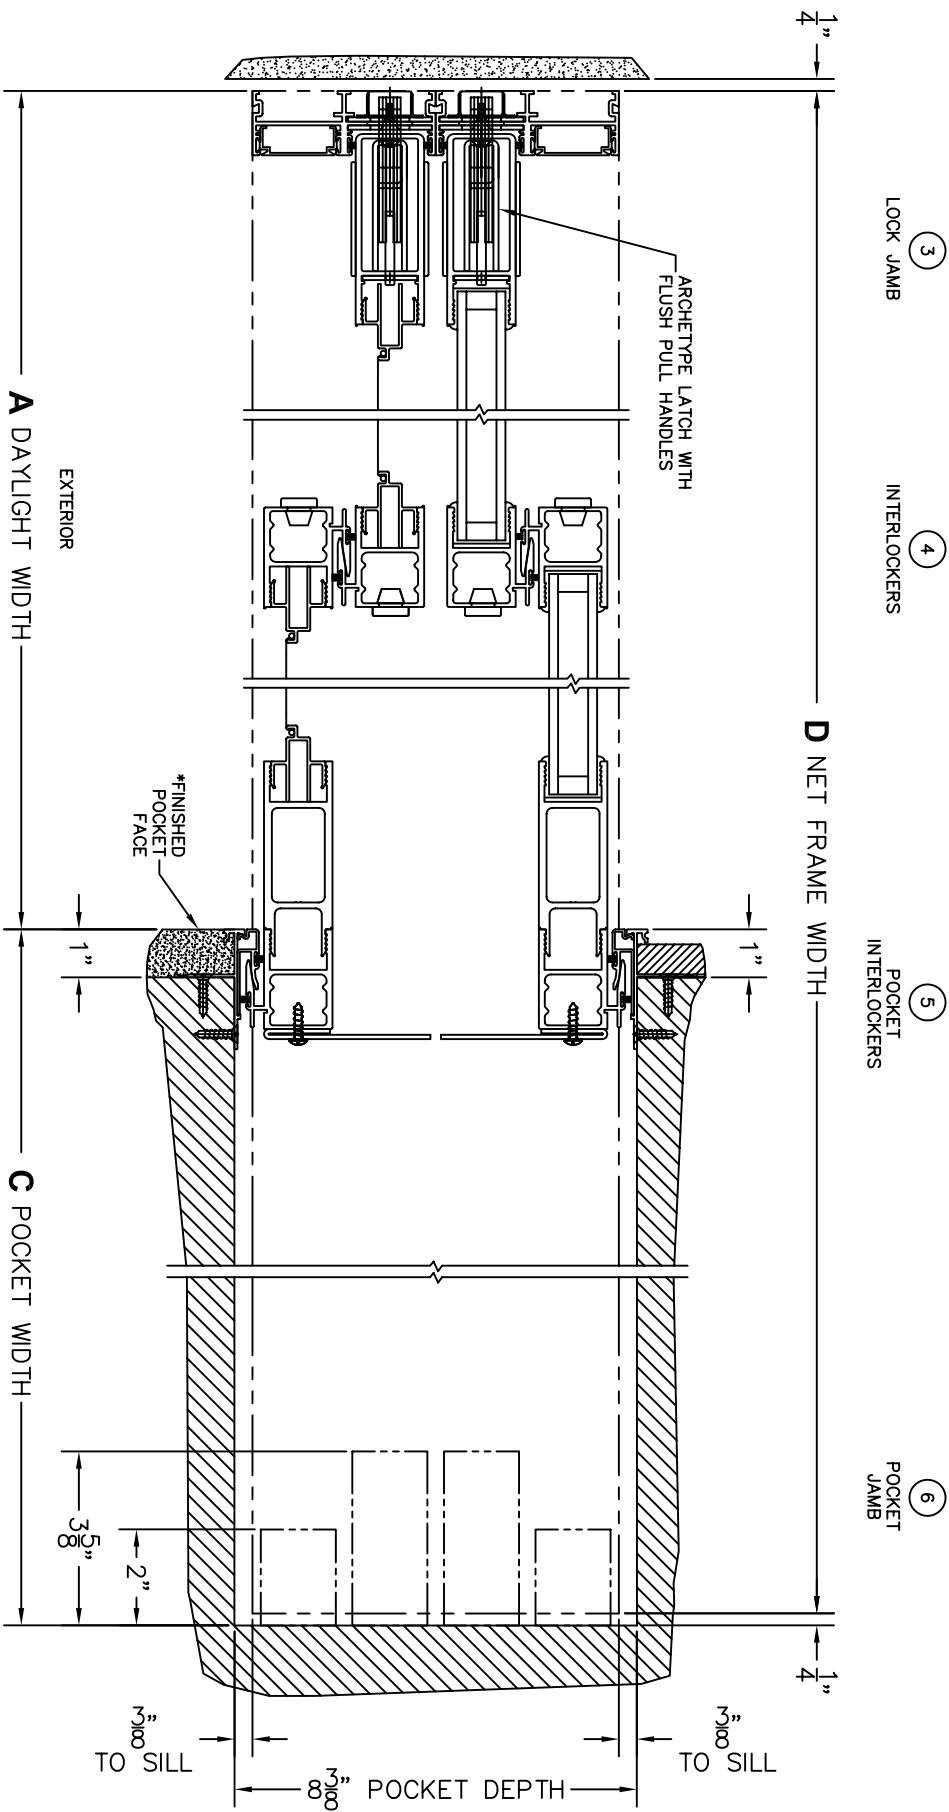

ORDER NO.:

ITEM NO.:

SCALE: 1/4

\*CAUTION: WHEN CONSTRUCTING POCKET NOTE THAT DAYLIGHT WIDTH DOES NOT INCLUDE 1" SET BACK FOR POST INTERLOCKER.

**FLEETWOOD**  
 WINDOWS & DOORS  
 FleetwoodUSA.com

**NORWOOD 3050**  
 XXP CUSTOM CONFIGURATION  
 HIDDEN TRACK WITH SCREENS

ORDER NO.:

ITEM NO.:

SCALE: 1/4

POCKET VIEW: PANELS IN OPEN POSITION