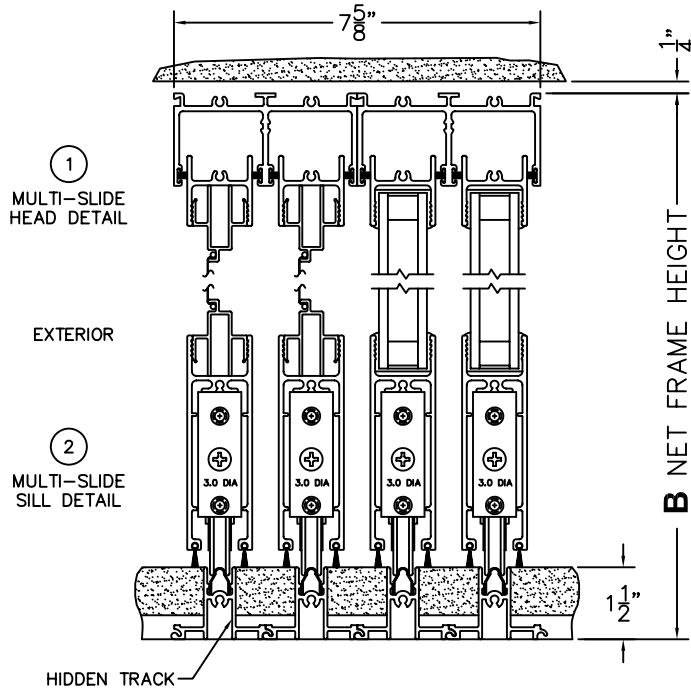

FLEETWOOD
WINDOWS & DOORS
FleetwoodUSA.com

NORWOOD 3050

XXP CUSTOM CONFIGURATION
HIDDEN TRACK WITH SCREENS

ORDER NO.:

ITEM NO.: