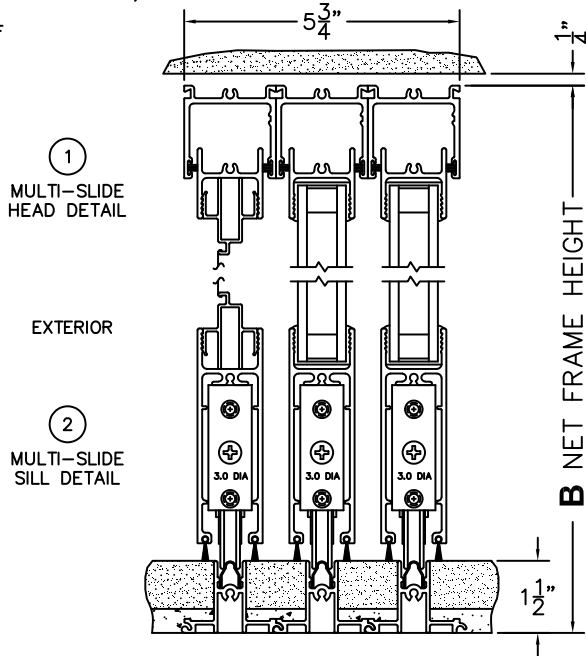

C(POCKET WIDTH)

D(NET FRAME WIDTH)

NOTES:

(USE RULER TO SCALE DIMENSIONS IN INCHES)

SCALE: 1/4

XPX DOOR SHOWN

3 LOCK JAMB 4 INTERLOCKERS 5 POCKET INTERLOCKER 6 POCKET JAMB

*CAUTION: WHEN CONSTRUCTING POCKET NOTE THAT DAYLIGHT WIDTH DOES NOT INCLUDE 1" SET BACK FOR POST INTERLOCKER.