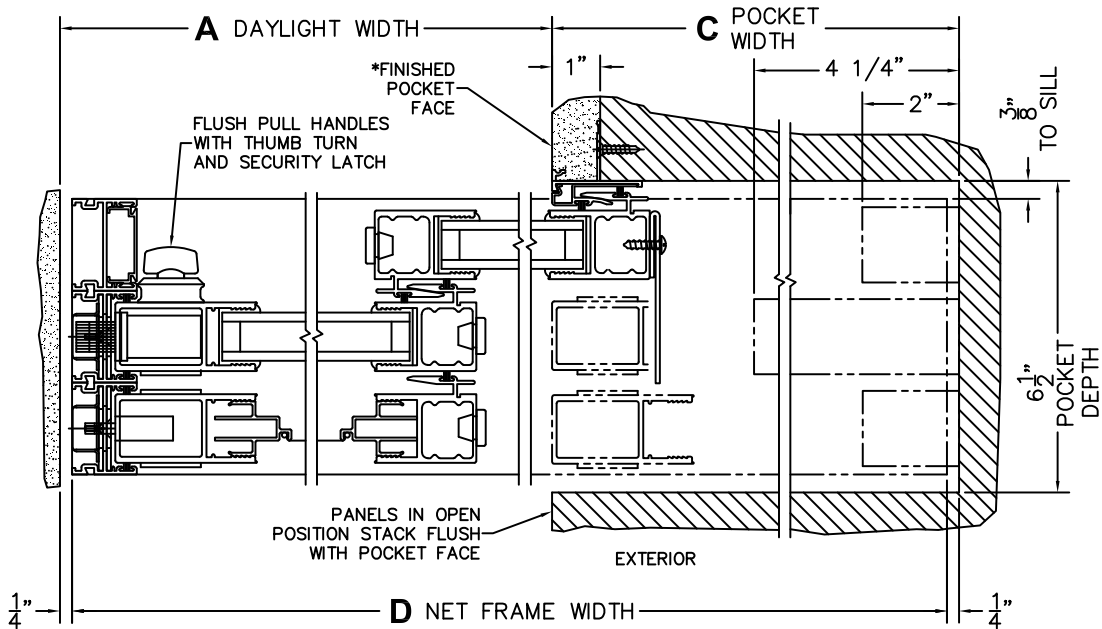

C(POCKET WIDTH)

D(NET FRAME WIDTH)

NOTES:

(USE RULER TO SCALE DIMENSIONS IN INCHES)

SCALE: 1/4

XPX DOOR SHOWN

3 LOCK JAMB 4 INTERLOCKERS 5 POCKET INTERLOCKER 6 POCKET JAMB

*CAUTION: WHEN CONSTRUCTING POCKET NOTE THAT DAYLIGHT WIDTH DOES NOT INCLUDE 1" SET BACK FOR POST INTERLOCKER.