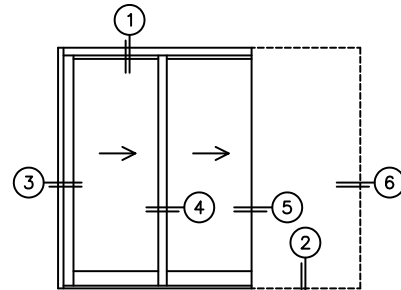

C(POCKET WIDTH)

D(NET FRAME WIDTH)

NOTES:

(USE RULER TO SCALE DIMENSIONS IN INCHES)

SCALE: 1/4

XPX DOOR SHOWN

3 LOCK JAMB 4 INTERLOCKERS 5 POCKET INTERLOCKER 6 POCKET JAMB

*CAUTION: WHEN CONSTRUCTING POCKET NOTE THAT DAYLIGHT WIDTH DOES NOT INCLUDE 1" SET BACK FOR POST INTERLOCKER.